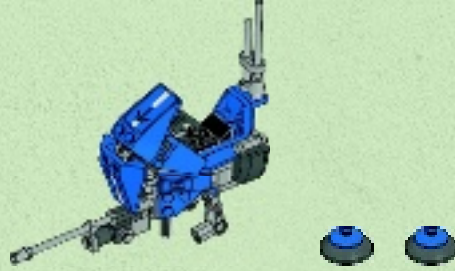

AVERTISSEMENT : RISQUE D'ÉTOUFFEMENT.
Le jouet contient des petites pièces ainsi qu'une petite boule.
Il ne convient pas aux enfants de moins de 3 ans.

ADVERTENCIA: PELIGRO DE ASFIXIA.
Juguete que contiene partes pequeñas y una pelota pequeña.
No recomendado para niños menores de 3 años.