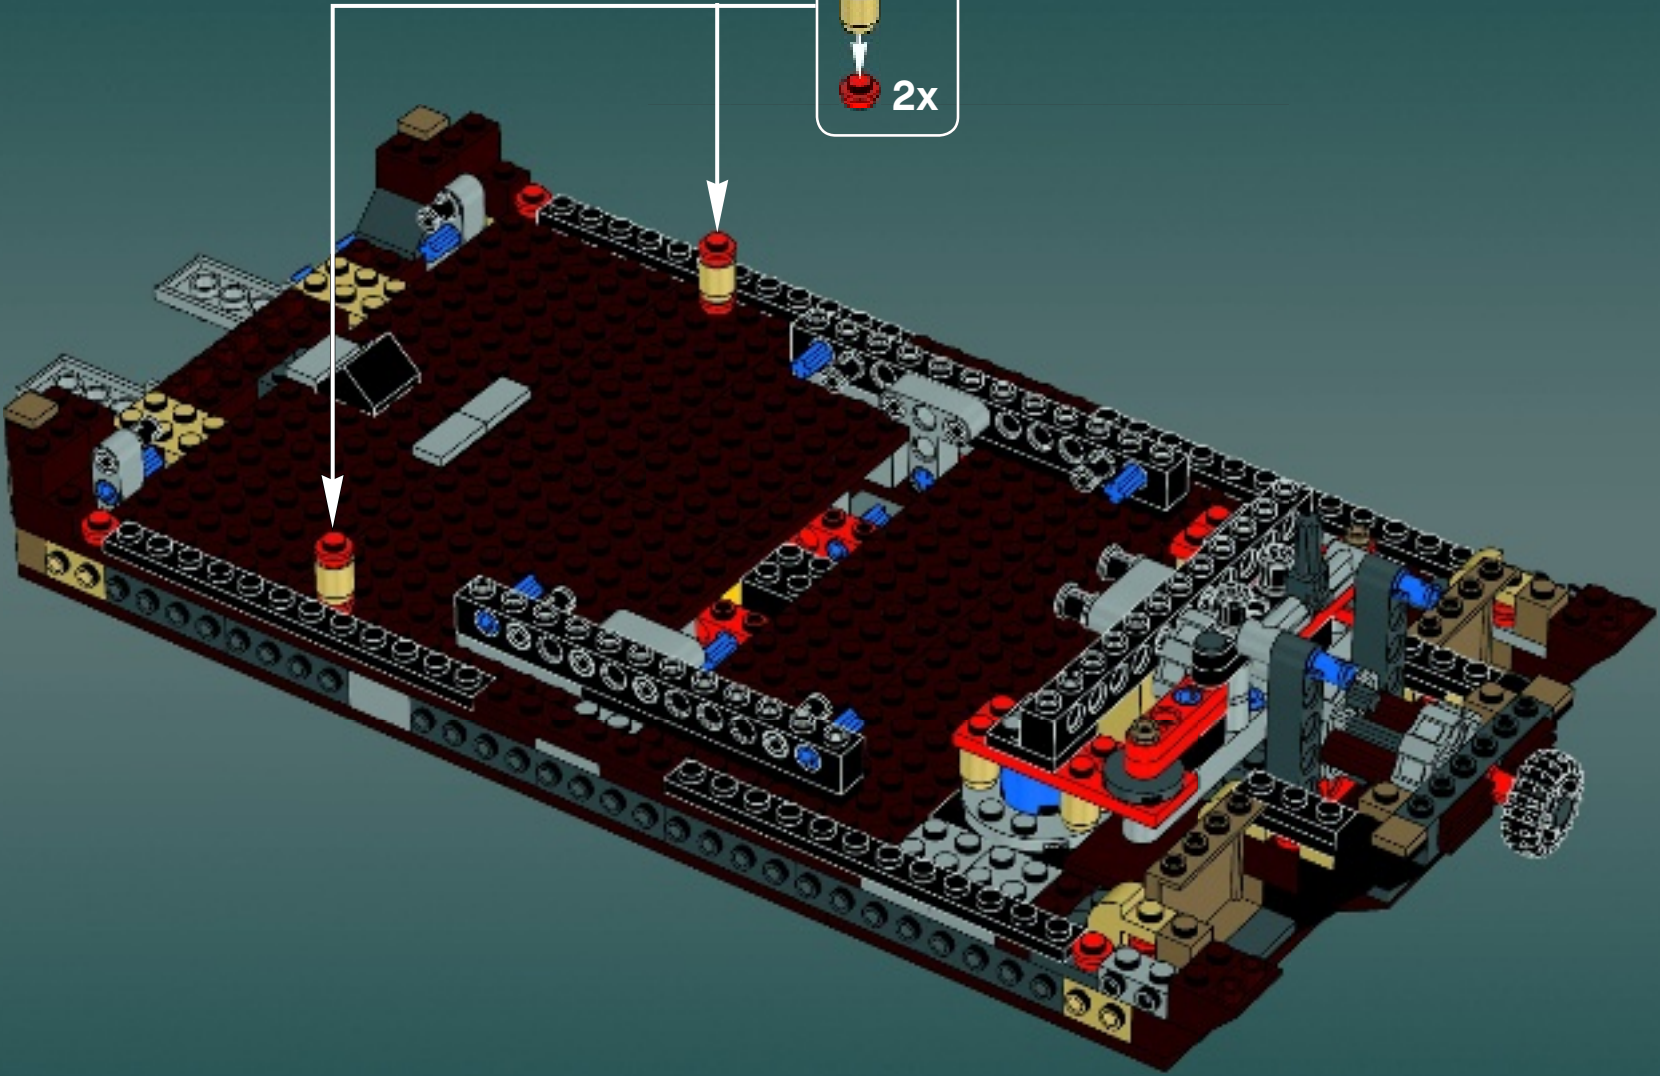

- 4x
- 2x
- 2x
- 2x
- 2x

38