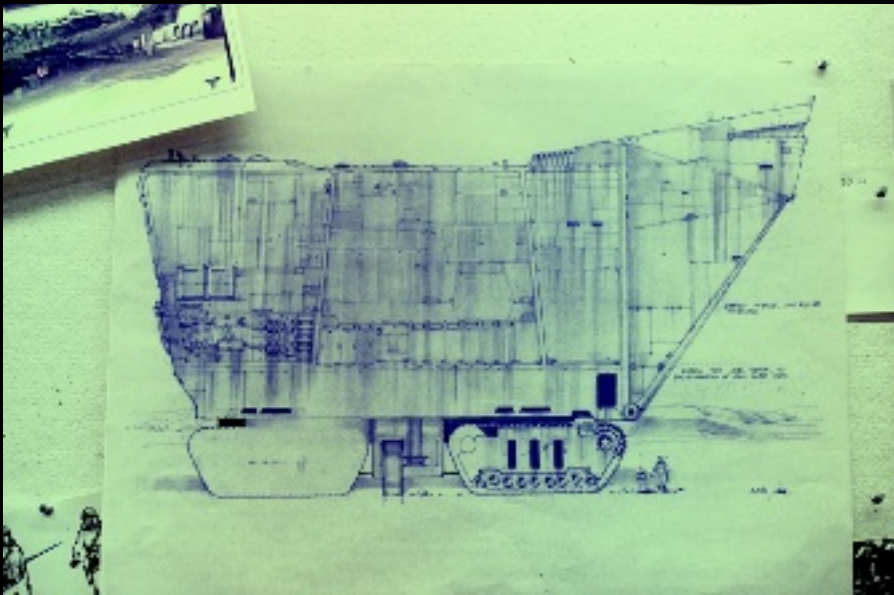

Sandcrawler™ Facts

Manufacturer.....Corellia Mining Corporation
Model.....Digger crawler
Class.....Wheeled
Cost.....150,000 credits (new)
.....60,000 credits (used)

Concept Art

© Lucasfilm Ltd. & TM. All rights reserved.