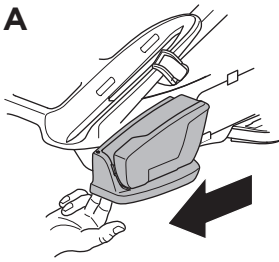

i

A

B

926: 13-pin

5 mm

C

D

E

1: P21/5W

2: PY21W

3: P21W

4: C5W

12V PR21/5W

12V PY21W

12V C5W

927: 7-pin

B

C

A