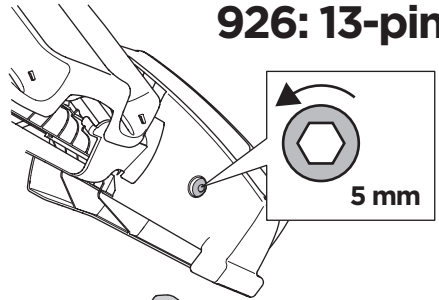

B

926: 13-pin