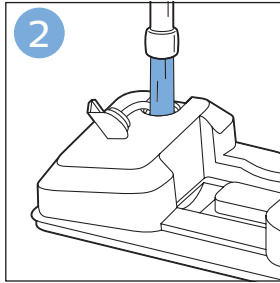

PHILIPS

SpeedPro
Aqua

FC6729, FC6728

	3		10
	4	  	11
	4	  	12
	4	 	13
	5		14
	5	 	15
	6	  	16
	8	  	16
	8	  	17
	9	   FC6729	17
 FC6729	9		18
	10		18

FC6729

FC6729

A large rectangular box containing registration information. On the left, there is a line drawing of the shaver's internal components and a blue arrow pointing to a blade. Below this is the text 'CP0178/01'. On the right, there is a circular icon containing a blue person reading a book and a document with a warning symbol and the word 'PHILIPS'. Below the icons is the URL www.philips.com/register-speedpro-aqua.