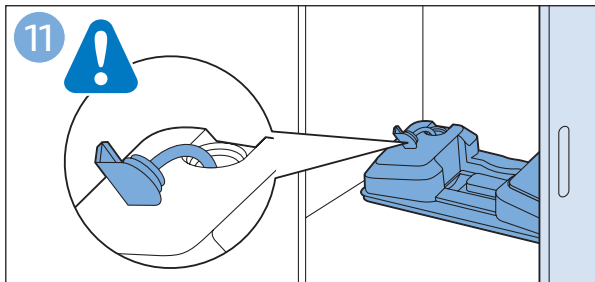

PHILIPS

SpeedPro
Aqua

FC6729, FC6728

	3		10
	4	  	11
	4	  	12
	4	 	13
	5		14
	5	 	15
	6	  	16
	8	  	16
	8	  	17
	9	   FC6729	17
 FC6729	9		18
	10		18

FC6729

FC6729

A large rectangular box containing registration information. On the left, there is a line drawing of the shaver's internal components and a blue arrow pointing to a blade. Below this is the text 'CP0178/01'. On the right, there is a circular icon containing a blue person reading a book and a document with a warning symbol and the word 'PHILIPS'. Below the icons is the URL www.philips.com/register-speedpro-aqua.