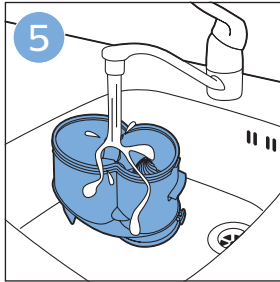

PHILIPS

SpeedPro
Aqua

FC6729, FC6728

	3		10
	4	  	11
	4	  	12
	4	 	13
	5		14
	5	 	15
	6	  	16
	8	  	16
	8	  	17
	9	   FC6729	17
 FC6729	9		18
	10		18

FC6729

FC6729

A large rectangular box containing registration information. On the left, there is a line drawing of the shaver's internal components and a blue arrow pointing to a blade. Below this is the text 'CP0178/01'. On the right, there is a circular icon containing a blue person reading a book and a document with a warning symbol and the word 'PHILIPS'. Below the icons is the URL www.philips.com/register-speedpro-aqua.