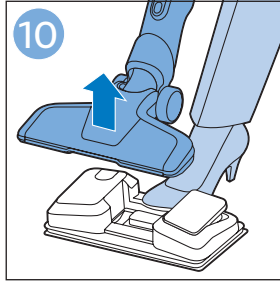

PHILIPS

SpeedPro
Aqua

FC6729, FC6728

	3		10
	4	  	11
	4	  	12
	4	 	13
	5		14
	5	 	15
	6	  	16
	8	  	16
	8	  	17
	9	   FC6729	17
 FC6729	9		18
	10		18

FC6729

FC6729

A large rectangular box containing registration information. On the left, there is a line drawing of the shaver's internal components and a blue arrow pointing to a blade. Below this is the text 'CP0178/01'. On the right, there is a circular icon containing a blue person reading a book and a document with a warning symbol and the word 'PHILIPS'. Below the icons is the URL www.philips.com/register-speedpro-aqua.