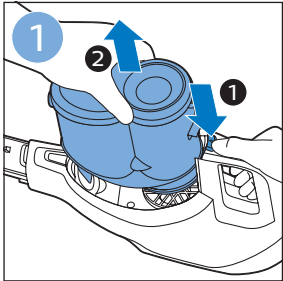

PHILIPS

SpeedPro
Aqua

FC6729, FC6728

	3		10
	4	  	11
	4	  	12
	4	 	13
	5		14
	5	 	15
	6	  	16
	8	  	16
	8	  	17
	9	   FC6729	17
 FC6729	9		18
	10		18

FC6729

FC6729

A large rectangular box containing registration information. On the left, there is a line drawing of the shaver's internal components and a blue arrow pointing to a blade. Below this is the text 'CP0178/01'. On the right, there is a circular icon containing a blue person reading a book and a document with a warning symbol and the word 'PHILIPS'. Below the icons is the URL www.philips.com/register-speedpro-aqua.