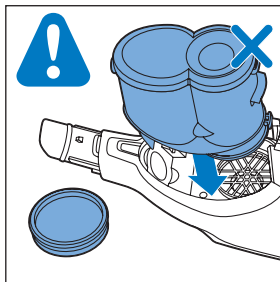

PHILIPS

SpeedPro
Aqua

FC6729, FC6728

	3		10
	4	  	11
	4	  	12
	4	 	13
	5		14
	5	 	15
	6	  	16
	8	  	16
	8	  	17
	9	   FC6729	17
 FC6729	9		18
	10		18

FC6729

FC6729

A large rectangular box containing registration information. On the left, there is a line drawing of the shaver's internal components and a blue arrow pointing to a blade. Below this is the text 'CP0178/01'. On the right, there is a circular icon containing a blue person reading a book and a document with a warning symbol and the word 'PHILIPS'. Below the icons is the URL www.philips.com/register-speedpro-aqua.