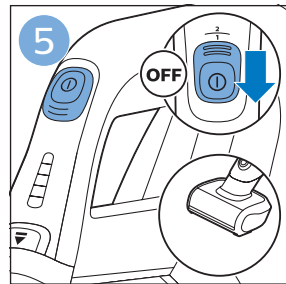

PHILIPS

SpeedPro
Aqua

FC6729, FC6728

	3		10
	4	  	11
	4	  	12
	4	 	13
	5		14
	5	 	15
	6	  	16
	8	  	16
	8	  	17
	9	   FC6729	17
 FC6729	9		18
	10		18

FC6729

FC6729

A large rectangular box containing registration information. On the left, there is a line drawing of the shaver's internal components and a blue arrow pointing to a blade. Below this is the text 'CP0178/01'. On the right, there is a circular icon containing a blue person reading a book and a document with a warning symbol and the word 'PHILIPS'. Below the icons is the URL www.philips.com/register-speedpro-aqua.