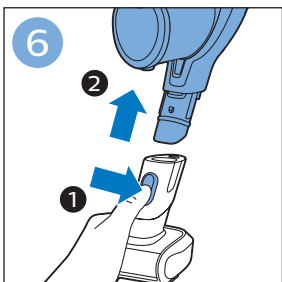

PHILIPS

SpeedPro
Aqua

FC6729, FC6728

	3		10
	4	  	11
	4	  	12
	4	 	13
	5		14
	5	 	15
	6	  	16
	8	  	16
	8	  	17
	9	   FC6729	17
 FC6729	9		18
	10		18

FC6729

FC6729

A large rectangular box containing registration information. On the left, there is a line drawing of the shaver's internal components and a blue arrow pointing to a blade. Below this is the text 'CP0178/01'. On the right, there is a circular icon containing a blue person reading a book and a document with a warning symbol and the word 'PHILIPS'. Below the icons is the URL www.philips.com/register-speedpro-aqua.