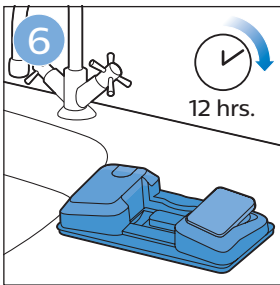

PHILIPS

SpeedPro
Aqua

FC6729, FC6728

	3		10
	4	  	11
	4	  	12
	4	 	13
	5		14
	5	 	15
	6	  	16
	8	  	16
	8	  	17
	9	   FC6729	17
 FC6729	9		18
	10		18

FC6729

FC6729

A large rectangular box containing registration information. On the left, there is a line drawing of the shaver's internal components and a blue arrow pointing to a blade. Below this is the text 'CP0178/01'. On the right, there is a circular icon containing a blue person reading a book and a document with a warning symbol and the word 'PHILIPS'. Below the icons is the URL www.philips.com/register-speedpro-aqua.