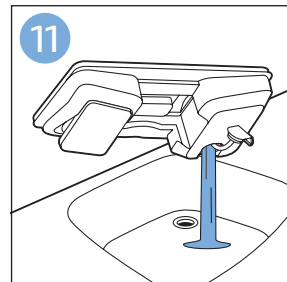

PHILIPS

SpeedPro
Aqua

FC6729, FC6728

	3		10
	4	  	11
	4	  	12
	4	 	13
	5		14
	5	 	15
	6	  	16
	8	  	16
	8	  	17
	9	   FC6729	17
 FC6729	9		18
	10		18

FC6729

FC6729

A large rectangular box containing registration information. On the left, there is a line drawing of the shaver's internal components and a blue arrow pointing to a blade. Below this is the text 'CP0178/01'. On the right, there is a circular icon containing a blue person reading a book and a document with a warning symbol and the word 'PHILIPS'. Below the icons is the URL www.philips.com/register-speedpro-aqua.