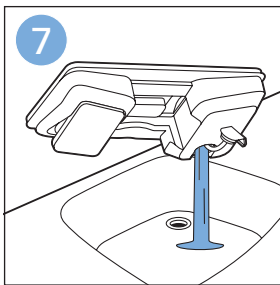

PHILIPS

SpeedPro
Aqua

FC6729, FC6728

	3		10
	4	  	11
	4	  	12
	4	 	13
	5		14
	5	 	15
	6	  	16
	8	  	16
	8	  	17
	9	   FC6729	17
 FC6729	9		18
	10		18

FC6729

FC6729

A large rectangular box containing registration information. On the left, there is a line drawing of the shaver's internal components and a blue arrow pointing to a blade. Below this is the text 'CP0178/01'. On the right, there is a circular icon containing a blue person reading a book and a document with a warning symbol and the word 'PHILIPS'. Below the icons is the URL www.philips.com/register-speedpro-aqua.