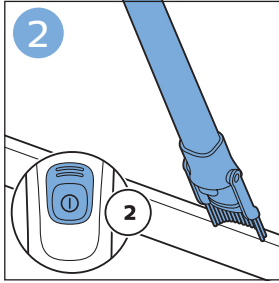

PHILIPS

SpeedPro
Aqua

FC6729, FC6728

	3		10
	4	  	11
	4	  	12
	4	 	13
	5		14
	5	 	15
	6	  	16
	8	  	16
	8	  	17
	9	   FC6729	17
 FC6729	9		18
	10		18

FC6729

FC6729

A large rectangular box containing registration information. On the left, there is a line drawing of the shaver's internal components and a blue arrow pointing to a blade. Below this is the text 'CP0178/01'. On the right, there is a circular icon containing a blue person reading a book and a document with a warning symbol and the word 'PHILIPS'. Below the icons is the URL www.philips.com/register-speedpro-aqua.