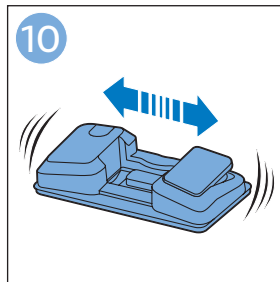

PHILIPS

SpeedPro
Aqua

FC6729, FC6728

	3		10
	4	  	11
	4	  	12
	4	 	13
	5		14
	5	 	15
	6	  	16
	8	  	16
	8	  	17
	9	   FC6729	17
 FC6729	9		18
	10		18

FC6729

FC6729

A large rectangular box containing registration information. On the left, there is a line drawing of the shaver's internal components and a blue arrow pointing to a blade. Below this is the text 'CP0178/01'. On the right, there is a circular icon containing a blue person reading a book and a document with a warning symbol and the word 'PHILIPS'. Below the icons is the URL www.philips.com/register-speedpro-aqua.