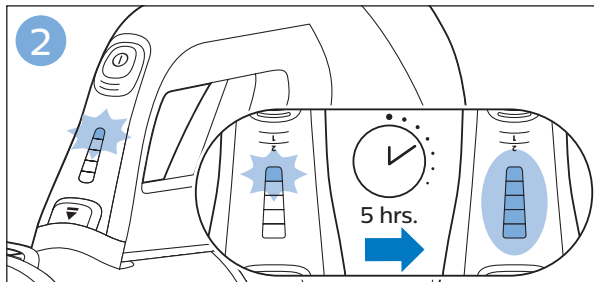

PHILIPS

SpeedPro
Aqua

FC6729, FC6728

	3		10
	4	  	11
	4	  	12
	4	 	13
	5		14
	5	 	15
	6	  	16
	8	  	16
	8	  	17
	9	   FC6729	17
 FC6729	9		18
	10		18

FC6729

FC6729

A large rectangular box containing registration information. On the left, there is a line drawing of the shaver's internal components and a blue arrow pointing to a blade. Below this is the text 'CP0178/01'. On the right, there is a circular icon containing a blue person reading a book and a document with a warning symbol and the word 'PHILIPS'. Below the icons is the URL www.philips.com/register-speedpro-aqua.