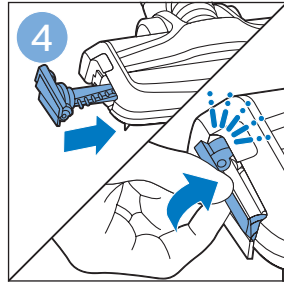

PHILIPS

SpeedPro
Aqua

FC6729, FC6728

	3		10
	4	  	11
	4	  	12
	4	 	13
	5		14
	5	 	15
	6	  	16
	8	  	16
	8	  	17
	9	   FC6729	17
 FC6729	9		18
	10		18

FC6729

FC6729

A large rectangular box containing registration information. On the left, there is a line drawing of the shaver's internal components and a blue arrow pointing to a blade. Below this is the text 'CP0178/01'. On the right, there is a circular icon containing a blue person reading a book and a document with a warning symbol and the word 'PHILIPS'. Below the icons is the URL www.philips.com/register-speedpro-aqua.