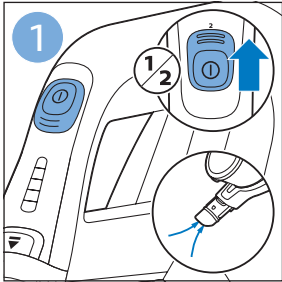

PHILIPS

SpeedPro
Aqua

FC6729, FC6728

	3		10
	4	  	11
	4	  	12
	4	 	13
	5		14
	5	 	15
	6	  	16
	8	  	16
	8	  	17
	9	   FC6729	17
 FC6729	9		18
	10		18

FC6729

FC6729

A large rectangular box containing registration information. On the left, there is a line drawing of the shaver's internal components and a blue arrow pointing to a blade. Below this is the text 'CP0178/01'. On the right, there is a circular icon containing a blue person reading a book and a document with a warning symbol and the word 'PHILIPS'. Below the icons is the URL www.philips.com/register-speedpro-aqua.