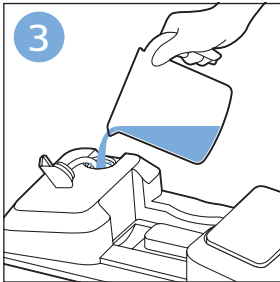

PHILIPS

SpeedPro
Aqua

FC6729, FC6728

	3		10
	4	  	11
	4	  	12
	4	 	13
	5		14
	5	 	15
	6	  	16
	8	  	16
	8	  	17
	9	   FC6729	17
 FC6729	9		18
	10		18

FC6729

FC6729

A large rectangular box containing registration information. On the left, there is a line drawing of the shaver's internal components and a blue arrow pointing to a blade. Below this is the text 'CP0178/01'. On the right, there is a circular icon containing a blue person reading a book and a document with a warning symbol and the word 'PHILIPS'. Below the icons is the URL www.philips.com/register-speedpro-aqua.