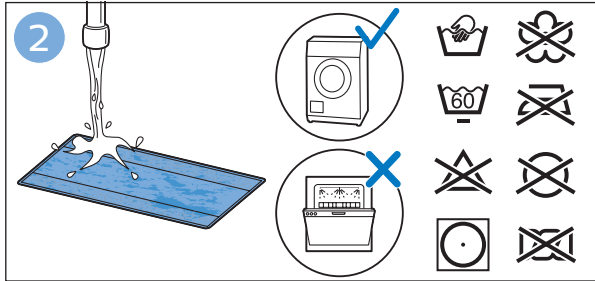

PHILIPS

SpeedPro
Aqua

FC6729, FC6728

	3		10
	4	  	11
	4	  	12
	4	 	13
	5		14
	5	 	15
	6	  	16
	8	  	16
	8	  	17
	9	   FC6729	17
 FC6729	9		18
	10		18

FC6729

FC6729

A large rectangular box containing registration information. On the left, there is a line drawing of the shaver's internal components and a blue arrow pointing to a blade. Below this is the text 'CP0178/01'. On the right, there is a circular icon containing a blue person reading a book and a document with a warning symbol and the word 'PHILIPS'. Below the icons is the URL www.philips.com/register-speedpro-aqua.