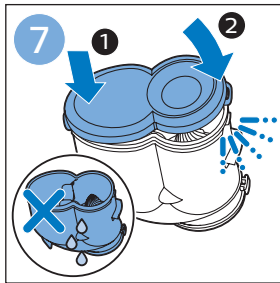

PHILIPS

SpeedPro
Aqua

FC6729, FC6728

	3		10
	4	  	11
	4	  	12
	4	 	13
	5		14
	5	 	15
	6	  	16
	8	  	16
	8	  	17
	9	   FC6729	17
 FC6729	9		18
	10		18

FC6729

FC6729

A large rectangular box containing registration information. On the left, there is a line drawing of the shaver's internal components and a blue arrow pointing to a blade. Below this is the text 'CP0178/01'. On the right, there is a circular icon containing a blue person reading a book and a document with a warning symbol and the word 'PHILIPS'. Below the icons is the URL www.philips.com/register-speedpro-aqua.