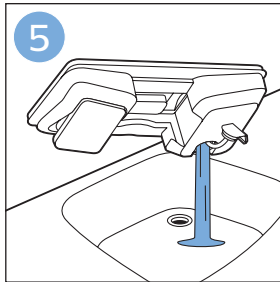

PHILIPS

SpeedPro
Aqua

FC6729, FC6728

	3		10
	4	  	11
	4	  	12
	4	 	13
	5		14
	5	 	15
	6	  	16
	8	  	16
	8	  	17
	9	   FC6729	17
 FC6729	9		18
	10		18

FC6729

FC6729

A large rectangular box containing registration information. On the left, there is a line drawing of the shaver's internal components and a blue arrow pointing to a blade. Below this is the text 'CP0178/01'. On the right, there is a circular icon containing a blue person reading a book and a document with a warning symbol and the word 'PHILIPS'. Below the icons is the URL www.philips.com/register-speedpro-aqua.