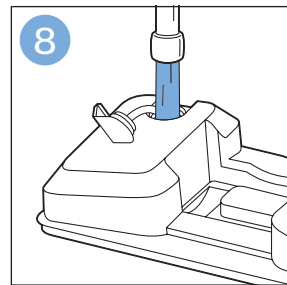

PHILIPS

SpeedPro
Aqua

FC6729, FC6728

	3		10
	4	  	11
	4	  	12
	4	 	13
	5		14
	5	 	15
	6	  	16
	8	  	16
	8	  	17
	9	   FC6729	17
 FC6729	9		18
	10		18

FC6729

FC6729

A large rectangular box containing registration information. On the left, there is a line drawing of the shaver's internal components and a blue arrow pointing to a blade. Below this is the text 'CP0178/01'. On the right, there is a circular icon containing a blue person reading a book and a document with a warning symbol and the word 'PHILIPS'. Below the icons is the URL www.philips.com/register-speedpro-aqua.