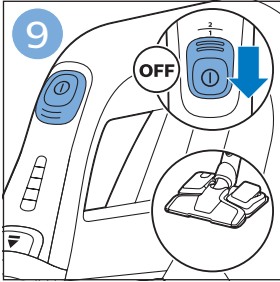

PHILIPS

SpeedPro
Aqua

FC6729, FC6728

	3		10
	4	  	11
	4	  	12
	4	 	13
	5		14
	5	 	15
	6	  	16
	8	  	16
	8	  	17
	9	   FC6729	17
 FC6729	9		18
	10		18

FC6729

FC6729

A large rectangular box containing registration information. On the left, there is a line drawing of the shaver's internal components and a blue arrow pointing to a blade. Below this is the text 'CP0178/01'. On the right, there is a circular icon containing a blue person reading a book and a document with a warning symbol and the word 'PHILIPS'. Below the icons is the URL www.philips.com/register-speedpro-aqua.