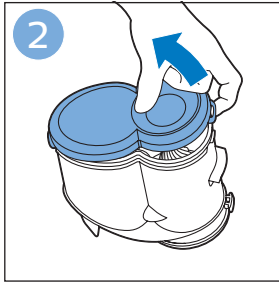

PHILIPS

SpeedPro
Aqua

FC6729, FC6728

	3		10
	4	  	11
	4	  	12
	4	 	13
	5		14
	5	 	15
	6	  	16
	8	  	16
	8	  	17
	9	   FC6729	17
 FC6729	9		18
	10		18

FC6729

FC6729

A large rectangular box containing registration information. On the left, there is a line drawing of the shaver's internal components and a blue arrow pointing to a blade. Below this is the text 'CP0178/01'. On the right, there is a circular icon containing a blue person reading a book and a document with a warning symbol and the word 'PHILIPS'. Below the icons is the URL www.philips.com/register-speedpro-aqua.