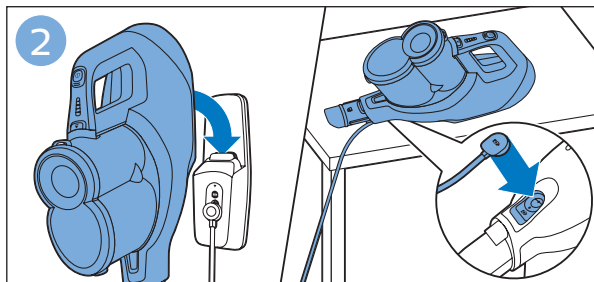

PHILIPS

SpeedPro
Aqua

FC6729, FC6728

	3		10
	4	  	11
	4	  	12
	4	 	13
	5		14
	5	 	15
	6	  	16
	8	  	16
	8	  	17
	9	   FC6729	17
 FC6729	9		18
	10		18

FC6729

FC6729

A large rectangular box containing registration information. On the left, there is a line drawing of the shaver's internal components and a blue arrow pointing to a blade. Below this is the text 'CP0178/01'. On the right, there is a circular icon containing a blue person reading a book and a document with a warning symbol and the word 'PHILIPS'. Below the icons is the URL www.philips.com/register-speedpro-aqua.