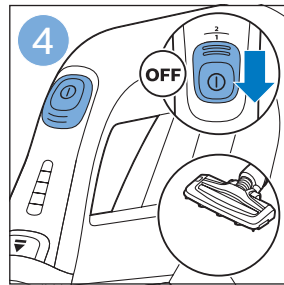

PHILIPS

SpeedPro
Aqua

FC6729, FC6728

	3		10
	4	  	11
	4	  	12
	4	 	13
	5		14
	5	 	15
	6	  	16
	8	  	16
	8	  	17
	9	   FC6729	17
 FC6729	9		18
	10		18

FC6729

FC6729

A large rectangular box containing registration information. On the left, there is a line drawing of the shaver's internal components and a blue arrow pointing to a blade. Below this is the text 'CP0178/01'. On the right, there is a circular icon containing a blue person reading a book and a document with a warning symbol and the word 'PHILIPS'. Below the icons is the URL www.philips.com/register-speedpro-aqua.