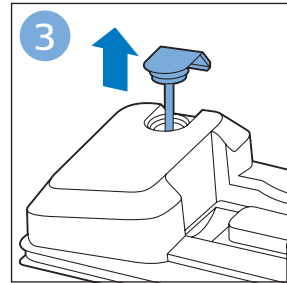

PHILIPS

SpeedPro
Aqua

FC6729, FC6728

	3		10
	4	  	11
	4	  	12
	4	 	13
	5		14
	5	 	15
	6	  	16
	8	  	16
	8	  	17
	9	   FC6729	17
 FC6729	9		18
	10		18

FC6729

FC6729

A large rectangular box containing registration information. On the left, there is a line drawing of the shaver's internal components and a blue arrow pointing to a blade. Below this is the text 'CP0178/01'. On the right, there is a circular icon containing a blue person reading a book and a document with a warning symbol and the word 'PHILIPS'. Below the icons is the URL www.philips.com/register-speedpro-aqua.