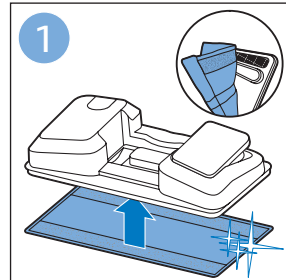

PHILIPS

SpeedPro
Aqua

FC6729, FC6728

	3		10
	4	  	11
	4	  	12
	4	 	13
	5		14
	5	 	15
	6	  	16
	8	  	16
	8	  	17
	9	   FC6729	17
 FC6729	9		18
	10		18

FC6729

FC6729

A large rectangular box containing registration information. On the left, there is a line drawing of the shaver's internal components and a blue arrow pointing to a blade. Below this is the text 'CP0178/01'. On the right, there is a circular icon containing a blue person reading a book and a document with a warning symbol and the word 'PHILIPS'. Below the icons is the URL www.philips.com/register-speedpro-aqua.