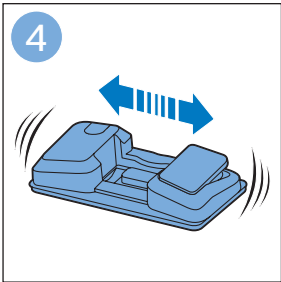

PHILIPS

SpeedPro
Aqua

FC6729, FC6728

	3		10
	4	  	11
	4	  	12
	4	 	13
	5		14
	5	 	15
	6	  	16
	8	  	16
	8	  	17
	9	   FC6729	17
 FC6729	9		18
	10		18

FC6729

FC6729

A large rectangular box containing registration information. On the left, there is a line drawing of the shaver's internal components and a blue arrow pointing to a blade. Below this is the text 'CP0178/01'. On the right, there is a circular icon containing a blue person reading a book and a document with a warning symbol and the word 'PHILIPS'. Below the icons is the URL www.philips.com/register-speedpro-aqua.