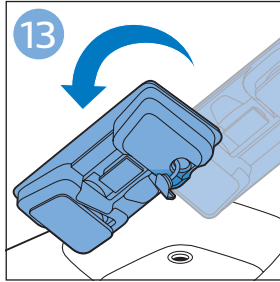

PHILIPS

SpeedPro
Aqua

FC6729, FC6728

	3		10
	4	  	11
	4	  	12
	4	 	13
	5		14
	5	 	15
	6	  	16
	8	  	16
	8	  	17
	9	   FC6729	17
 FC6729	9		18
	10		18

FC6729

FC6729

A large rectangular box containing registration information. On the left, there is a line drawing of the shaver's internal components and a blue arrow pointing to a blade. Below this is the text 'CP0178/01'. On the right, there is a circular icon containing a blue person reading a book and a document with a warning symbol and the word 'PHILIPS'. Below the icons is the URL www.philips.com/register-speedpro-aqua.