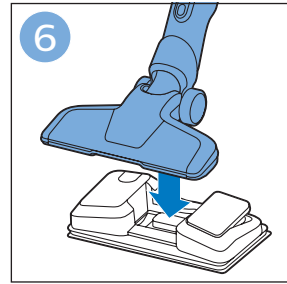

PHILIPS

SpeedPro
Aqua

FC6729, FC6728

	3		10
	4	  	11
	4	  	12
	4	 	13
	5		14
	5	 	15
	6	  	16
	8	  	16
	8	  	17
	9	   FC6729	17
 FC6729	9		18
	10		18

FC6729

FC6729

A large rectangular box containing registration information. On the left, there is a line drawing of the shaver's internal components and a blue arrow pointing to a blade. Below this is the text 'CP0178/01'. On the right, there is a circular icon containing a blue person reading a book and a document with a warning symbol and the word 'PHILIPS'. Below the icons is the URL www.philips.com/register-speedpro-aqua.