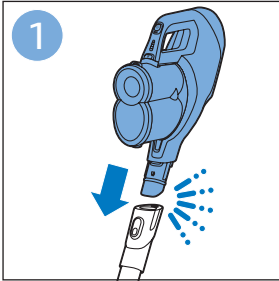

PHILIPS

SpeedPro
Aqua

FC6729, FC6728

	3		10
	4	  	11
	4	  	12
	4	 	13
	5		14
	5	 	15
	6	  	16
	8	  	16
	8	  	17
	9	   FC6729	17
 FC6729	9		18
	10		18

FC6729

FC6729

A large rectangular box containing registration information. On the left, there is a line drawing of the shaver's internal components and a blue arrow pointing to a blade. Below this is the text 'CP0178/01'. On the right, there is a circular icon containing a blue person reading a book and a document with a warning symbol and the word 'PHILIPS'. Below the icons is the URL www.philips.com/register-speedpro-aqua.