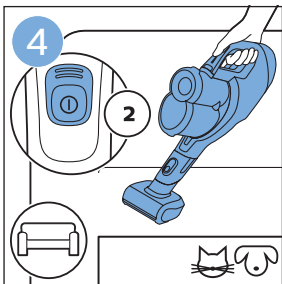

PHILIPS

SpeedPro
Aqua

FC6729, FC6728

	3		10
	4	  	11
	4	  	12
	4	 	13
	5		14
	5	 	15
	6	  	16
	8	  	16
	8	  	17
	9	   FC6729	17
 FC6729	9		18
	10		18

FC6729

FC6729

A large rectangular box containing registration information. On the left, there is a line drawing of the shaver's internal components and a blue arrow pointing to a blade. Below this is the text 'CP0178/01'. On the right, there is a circular icon containing a blue person reading a book and a document with a warning symbol and the word 'PHILIPS'. Below the icons is the URL www.philips.com/register-speedpro-aqua.