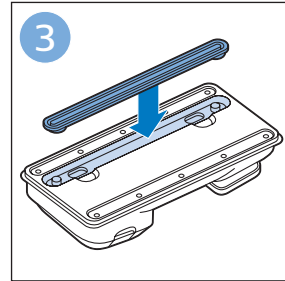

PHILIPS

SpeedPro
Aqua

FC6729, FC6728

	3		10
	4	  	11
	4	  	12
	4	 	13
	5		14
	5	 	15
	6	  	16
	8	  	16
	8	  	17
	9	   FC6729	17
 FC6729	9		18
	10		18

FC6729

FC6729

A large rectangular box containing registration information. On the left, there is a line drawing of the shaver's internal components and a blue arrow pointing to a blade. Below this is the text 'CP0178/01'. On the right, there is a circular icon containing a blue person reading a book and a document with a warning symbol and the word 'PHILIPS'. Below the icons is the URL www.philips.com/register-speedpro-aqua.