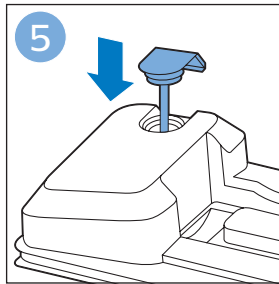

PHILIPS

SpeedPro
Aqua

FC6729, FC6728

	3		10
	4	  	11
	4	  	12
	4	 	13
	5		14
	5	 	15
	6	  	16
	8	  	16
	8	  	17
	9	   FC6729	17
 FC6729	9		18
	10		18

FC6729

FC6729

A large rectangular box containing registration information. On the left, there is a line drawing of the shaver's internal components and a blue arrow pointing to a blade. Below this is the text 'CP0178/01'. On the right, there is a circular icon containing a blue person reading a book and a document with a warning symbol and the word 'PHILIPS'. Below the icons is the URL www.philips.com/register-speedpro-aqua.