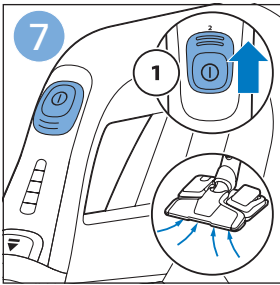

PHILIPS

SpeedPro
Aqua

FC6729, FC6728

	3		10
	4	  	11
	4	  	12
	4	 	13
	5		14
	5	 	15
	6	  	16
	8	  	16
	8	  	17
	9	   FC6729	17
 FC6729	9		18
	10		18

FC6729

FC6729

A large rectangular box containing registration information. On the left, there is a line drawing of the shaver's internal components and a blue arrow pointing to a blade. Below this is the text 'CP0178/01'. On the right, there is a circular icon containing a blue person reading a book and a document with a warning symbol and the word 'PHILIPS'. Below the icons is the URL www.philips.com/register-speedpro-aqua.