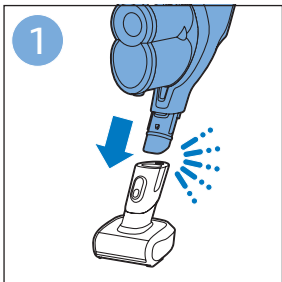

PHILIPS

SpeedPro
Aqua

FC6729, FC6728

	3		10
	4	  	11
	4	  	12
	4	 	13
	5		14
	5	 	15
	6	  	16
	8	  	16
	8	  	17
	9	   FC6729	17
 FC6729	9		18
	10		18

FC6729

FC6729

A large rectangular box containing registration information. On the left, there is a line drawing of the shaver's internal components and a blue arrow pointing to a blade. Below this is the text 'CP0178/01'. On the right, there is a circular icon containing a blue person reading a book and a document with a warning symbol and the word 'PHILIPS'. Below the icons is the URL www.philips.com/register-speedpro-aqua.