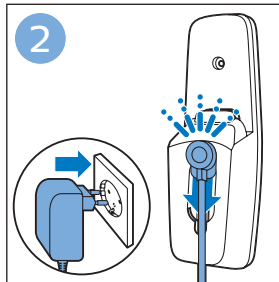

PHILIPS

SpeedPro
Aqua

FC6729, FC6728

	3		10
	4	  	11
	4	  	12
	4	 	13
	5		14
	5	 	15
	6	  	16
	8	  	16
	8	  	17
	9	   FC6729	17
 FC6729	9		18
	10		18

FC6729

FC6729

A large rectangular box containing registration information. On the left, there is a line drawing of the shaver's internal components and a blue arrow pointing to a blade. Below this is the text 'CP0178/01'. On the right, there is a circular icon containing a blue person reading a book and a document with a warning symbol and the word 'PHILIPS'. Below the icons is the URL www.philips.com/register-speedpro-aqua.