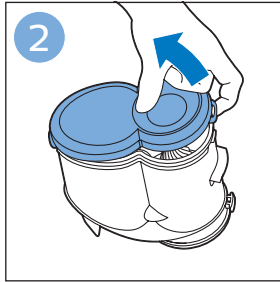

PHILIPS

SpeedPro
Aqua

FC6729, FC6728

	3		10
	4	  	11
	4	  	12
	4	 	13
	5		14
	5	 	15
	6	  	16
	8	  	16
	8	  	17
	9	   FC6729	17
 FC6729	9		18
	10		18

FC6729

FC6729

A large rectangular box containing registration information. On the left, there is a line drawing of the shaver's internal components and a blue arrow pointing to a blade. Below this is the text 'CP0178/01'. On the right, there is a circular icon containing a blue person reading a book and a document with a warning symbol and the word 'PHILIPS'. Below the icons is the URL www.philips.com/register-speedpro-aqua.