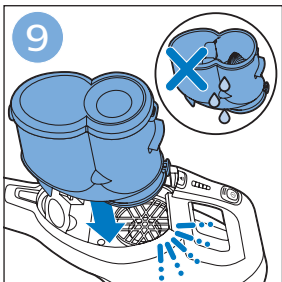

PHILIPS

SpeedPro
Aqua

FC6729, FC6728

	3		10
	4	  	11
	4	  	12
	4	 	13
	5		14
	5	 	15
	6	  	16
	8	  	16
	8	  	17
	9	   FC6729	17
 FC6729	9		18
	10		18

FC6729

FC6729

A large rectangular box containing registration information. On the left, there is a line drawing of the shaver's internal components and a blue arrow pointing to a blade. Below this is the text 'CP0178/01'. On the right, there is a circular icon containing a blue person reading a book and a document with a warning symbol and the word 'PHILIPS'. Below the icons is the URL www.philips.com/register-speedpro-aqua.