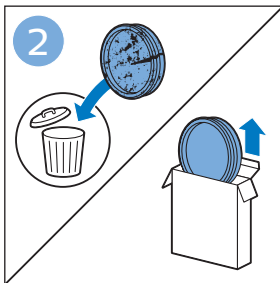

PHILIPS

SpeedPro
Aqua

FC6729, FC6728

	3		10
	4	  	11
	4	  	12
	4	 	13
	5		14
	5	 	15
	6	  	16
	8	  	16
	8	  	17
	9	   FC6729	17
 FC6729	9		18
	10		18

FC6729

FC6729

A large rectangular box containing registration information. On the left, there is a line drawing of the shaver's internal components and a blue arrow pointing to a blade. Below this is the text 'CP0178/01'. On the right, there is a circular icon containing a blue person reading a book and a document with a warning symbol and the word 'PHILIPS'. Below the icons is the URL www.philips.com/register-speedpro-aqua.