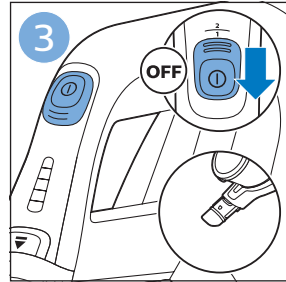

PHILIPS

SpeedPro
Aqua

FC6729, FC6728

	3		10
	4	  	11
	4	  	12
	4	 	13
	5		14
	5	 	15
	6	  	16
	8	  	16
	8	  	17
	9	   FC6729	17
 FC6729	9		18
	10		18

FC6729

FC6729

A large rectangular box containing registration information. On the left, there is a line drawing of the shaver's internal components and a blue arrow pointing to a blade. Below this is the text 'CP0178/01'. On the right, there is a circular icon containing a blue person reading a book and a document with a warning symbol and the word 'PHILIPS'. Below the icons is the URL www.philips.com/register-speedpro-aqua.