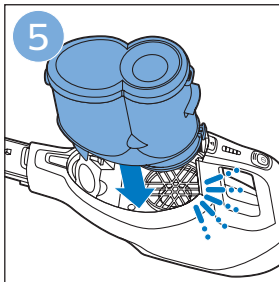

PHILIPS

SpeedPro
Aqua

FC6729, FC6728

	3		10
	4	  	11
	4	  	12
	4	 	13
	5		14
	5	 	15
	6	  	16
	8	  	16
	8	  	17
	9	   FC6729	17
 FC6729	9		18
	10		18

FC6729

FC6729

A large rectangular box containing registration information. On the left, there is a line drawing of the shaver's internal components and a blue arrow pointing to a blade. Below this is the text 'CP0178/01'. On the right, there is a circular icon containing a blue person reading a book and a document with a warning symbol and the word 'PHILIPS'. Below the icons is the URL www.philips.com/register-speedpro-aqua.