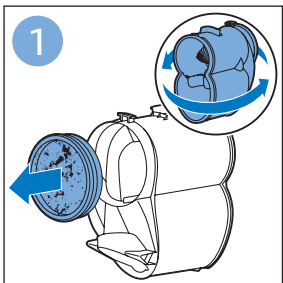

PHILIPS

SpeedPro
Aqua

FC6729, FC6728

	3		10
	4	  	11
	4	  	12
	4	 	13
	5		14
	5	 	15
	6	  	16
	8	  	16
	8	  	17
	9	   FC6729	17
 FC6729	9		18
	10		18

FC6729

FC6729

A large rectangular box containing registration information. On the left, there is a line drawing of the shaver's internal components and a blue arrow pointing to a blade. Below this is the text 'CP0178/01'. On the right, there is a circular icon containing a blue person reading a book and a document with a warning symbol and the word 'PHILIPS'. Below the icons is the URL www.philips.com/register-speedpro-aqua.