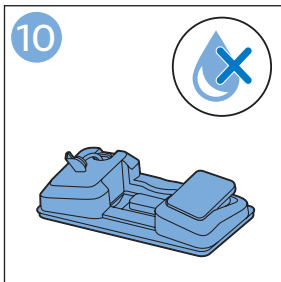

PHILIPS

SpeedPro
Aqua

FC6729, FC6728

	3		10
	4	  	11
	4	  	12
	4	 	13
	5		14
	5	 	15
	6	  	16
	8	  	16
	8	  	17
	9	   FC6729	17
 FC6729	9		18
	10		18

FC6729

FC6729

A large rectangular box containing registration information. On the left, there is a line drawing of the shaver's internal components and a blue arrow pointing to a blade. Below this is the text 'CP0178/01'. On the right, there is a circular icon containing a blue person reading a book and a document with a warning symbol and the word 'PHILIPS'. Below the icons is the URL www.philips.com/register-speedpro-aqua.