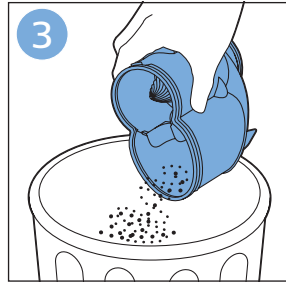

PHILIPS

SpeedPro
Aqua

FC6729, FC6728

	3		10
	4	  	11
	4	  	12
	4	 	13
	5		14
	5	 	15
	6	  	16
	8	  	16
	8	  	17
	9	   FC6729	17
 FC6729	9		18
	10		18

FC6729

FC6729

A large rectangular box containing registration information. On the left, there is a line drawing of the shaver's internal components and a blue arrow pointing to a blade. Below this is the text 'CP0178/01'. On the right, there is a circular icon containing a blue person reading a book and a document with a warning symbol and the word 'PHILIPS'. Below the icons is the URL www.philips.com/register-speedpro-aqua.