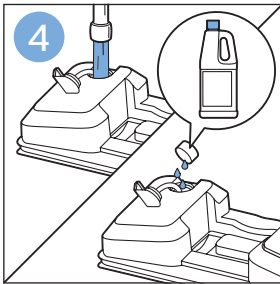

PHILIPS

SpeedPro
Aqua

FC6729, FC6728

	3		10
	4	  	11
	4	  	12
	4	 	13
	5		14
	5	 	15
	6	  	16
	8	  	16
	8	  	17
	9	   FC6729	17
 FC6729	9		18
	10		18

FC6729

FC6729

A large rectangular box containing registration information. On the left, there is a line drawing of the shaver's internal components and a blue arrow pointing to a blade. Below this is the text 'CP0178/01'. On the right, there is a circular icon containing a blue person reading a book and a document with a warning symbol and the word 'PHILIPS'. Below the icons is the URL www.philips.com/register-speedpro-aqua.