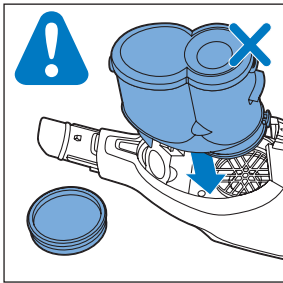

PHILIPS

SpeedPro
Aqua

FC6729, FC6728

	3		10
	4	  	11
	4	  	12
	4	 	13
	5		14
	5	 	15
	6	  	16
	8	  	16
	8	  	17
	9	   FC6729	17
 FC6729	9		18
	10		18

FC6729

FC6729

A large rectangular box containing registration information. On the left, there is a line drawing of the shaver's internal components and a blue arrow pointing to a blade. Below this is the text 'CP0178/01'. On the right, there is a circular icon containing a blue person reading a book and a document with a warning symbol and the word 'PHILIPS'. Below the icons is the URL www.philips.com/register-speedpro-aqua.