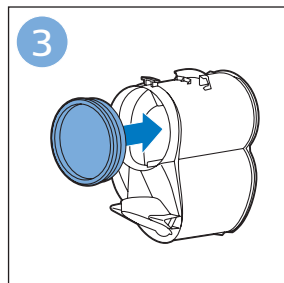

PHILIPS

SpeedPro
Aqua

FC6729, FC6728

	3		10
	4	  	11
	4	  	12
	4	 	13
	5		14
	5	 	15
	6	  	16
	8	  	16
	8	  	17
	9	   FC6729	17
 FC6729	9		18
	10		18

FC6729

FC6729

A large rectangular box containing registration information. On the left, there is a line drawing of the shaver's internal components and a blue arrow pointing to a blade. Below this is the text 'CP0178/01'. On the right, there is a circular icon containing a blue person reading a book and a document with a warning symbol and the word 'PHILIPS'. Below the icons is the URL www.philips.com/register-speedpro-aqua.