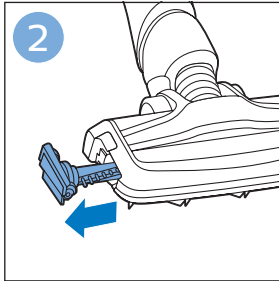

PHILIPS

SpeedPro
Aqua

FC6729, FC6728

	3		10
	4	  	11
	4	  	12
	4	 	13
	5		14
	5	 	15
	6	  	16
	8	  	16
	8	  	17
	9	   FC6729	17
 FC6729	9		18
	10		18

FC6729

FC6729

A large rectangular box containing registration information. On the left, there is a line drawing of the shaver's internal components and a blue arrow pointing to a blade. Below this is the text 'CP0178/01'. On the right, there is a circular icon containing a blue person reading a book and a document with a warning symbol and the word 'PHILIPS'. Below the icons is the URL www.philips.com/register-speedpro-aqua.