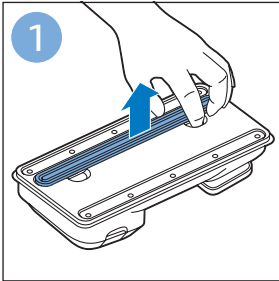

PHILIPS

SpeedPro
Aqua

FC6729, FC6728

	3		10
	4	  	11
	4	  	12
	4	 	13
	5		14
	5	 	15
	6	  	16
	8	  	16
	8	  	17
	9	   FC6729	17
 FC6729	9		18
	10		18

FC6729

FC6729

A large rectangular box containing registration information. On the left, there is a line drawing of the shaver's internal components and a blue arrow pointing to a blade. Below this is the text 'CP0178/01'. On the right, there is a circular icon containing a blue person reading a book and a document with a warning symbol and the word 'PHILIPS'. Below the icons is the URL www.philips.com/register-speedpro-aqua.