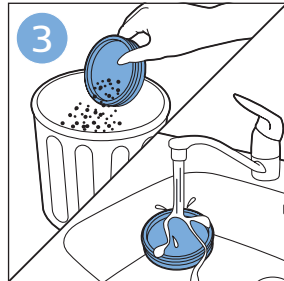

PHILIPS

SpeedPro
Aqua

FC6729, FC6728

	3		10
	4	  	11
	4	  	12
	4	 	13
	5		14
	5	 	15
	6	  	16
	8	  	16
	8	  	17
	9	   FC6729	17
 FC6729	9		18
	10		18

FC6729

FC6729

A large rectangular box containing registration information. On the left, there is a line drawing of the shaver's internal components and a blue arrow pointing to a blade. Below this is the text 'CP0178/01'. On the right, there is a circular icon containing a blue person reading a book and a document with a warning symbol and the word 'PHILIPS'. Below the icons is the URL www.philips.com/register-speedpro-aqua.