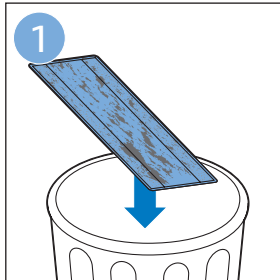

PHILIPS

SpeedPro
Aqua

FC6729, FC6728

	3		10
	4	  	11
	4	  	12
	4	 	13
	5		14
	5	 	15
	6	  	16
	8	  	16
	8	  	17
	9	   FC6729	17
 FC6729	9		18
	10		18

FC6729

FC6729

A large rectangular box containing registration information. On the left, there is a line drawing of the shaver's internal components and a blue arrow pointing to a blade. Below this is the text 'CP0178/01'. On the right, there is a circular icon containing a blue person reading a book and a document with a warning symbol and the word 'PHILIPS'. Below the icons is the URL www.philips.com/register-speedpro-aqua.