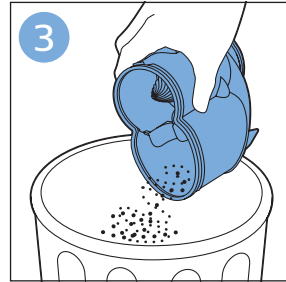

PHILIPS

SpeedPro
Aqua

FC6729, FC6728

	3		10
	4	  	11
	4	  	12
	4	 	13
	5		14
	5	 	15
	6	  	16
	8	  	16
	8	  	17
	9	   FC6729	17
 FC6729	9		18
	10		18

FC6729

FC6729

A large rectangular box containing registration information. On the left, there is a line drawing of the shaver's internal components and a blue arrow pointing to a blade. Below this is the text 'CP0178/01'. On the right, there is a circular icon containing a blue person reading a book and a document with a warning symbol and the word 'PHILIPS'. Below the icons is the URL www.philips.com/register-speedpro-aqua.