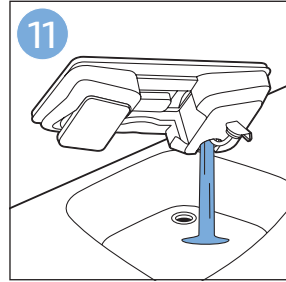

PHILIPS

SpeedPro
Aqua

FC6729, FC6728

	3		10
	4	  	11
	4	  	12
	4	 	13
	5		14
	5	 	15
	6	  	16
	8	  	16
	8	  	17
	9	   FC6729	17
 FC6729	9		18
	10		18

FC6729

FC6729

A large rectangular box containing registration information. On the left, there is a line drawing of the shaver's internal components and a blue arrow pointing to a blade. Below this is the text 'CP0178/01'. On the right, there is a circular icon containing a blue person reading a book and a document with a warning symbol and the word 'PHILIPS'. Below the icons is the URL www.philips.com/register-speedpro-aqua.