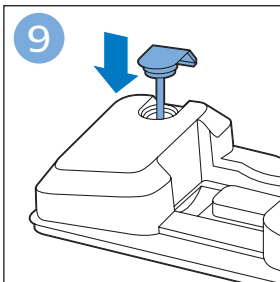

PHILIPS

SpeedPro
Aqua

FC6729, FC6728

	3		10
	4	  	11
	4	  	12
	4	 	13
	5		14
	5	 	15
	6	  	16
	8	  	16
	8	  	17
	9	   FC6729	17
 FC6729	9		18
	10		18

FC6729

FC6729

A large rectangular box containing registration information. On the left, there is a line drawing of the shaver's internal components and a blue arrow pointing to a blade. Below this is the text 'CP0178/01'. On the right, there is a circular icon containing a blue person reading a book and a document with a warning symbol and the word 'PHILIPS'. Below the icons is the URL www.philips.com/register-speedpro-aqua.