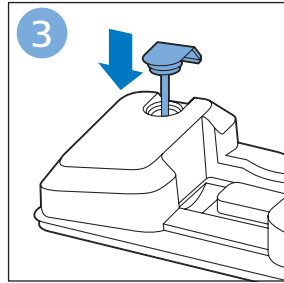

PHILIPS

SpeedPro
Aqua

FC6729, FC6728

	3		10
	4	  	11
	4	  	12
	4	 	13
	5		14
	5	 	15
	6	  	16
	8	  	16
	8	  	17
	9	   FC6729	17
 FC6729	9		18
	10		18

FC6729

FC6729

A large rectangular box containing registration information. On the left, there is a line drawing of the shaver's internal components and a blue arrow pointing to a blade. Below this is the text 'CP0178/01'. On the right, there is a circular icon containing a blue person reading a book and a document with a warning symbol and the word 'PHILIPS'. Below the icons is the URL www.philips.com/register-speedpro-aqua.