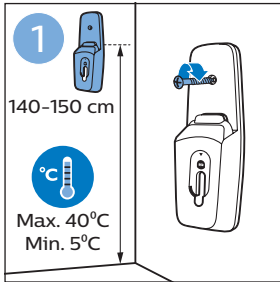

PHILIPS

SpeedPro
Aqua

FC6729, FC6728

	3		10
	4	  	11
	4	  	12
	4	 	13
	5		14
	5	 	15
	6	  	16
	8	  	16
	8	  	17
	9	   FC6729	17
 FC6729	9		18
	10		18

FC6729

FC6729

A large rectangular box containing registration information. On the left, there is a line drawing of the shaver's internal components and a blue arrow pointing to a blade. Below this is the text 'CP0178/01'. On the right, there is a circular icon containing a blue person reading a book and a document with a warning symbol and the word 'PHILIPS'. Below the icons is the URL www.philips.com/register-speedpro-aqua.