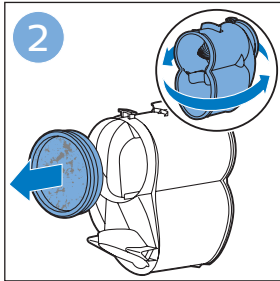

PHILIPS

SpeedPro
Aqua

FC6729, FC6728

	3		10
	4	  	11
	4	  	12
	4	 	13
	5		14
	5	 	15
	6	  	16
	8	  	16
	8	  	17
	9	   FC6729	17
 FC6729	9		18
	10		18

FC6729

FC6729

A large rectangular box containing registration information. On the left, there is a line drawing of the shaver's internal components and a blue arrow pointing to a blade. Below this is the text 'CP0178/01'. On the right, there is a circular icon containing a blue person reading a book and a document with a warning symbol and the word 'PHILIPS'. Below the icons is the URL www.philips.com/register-speedpro-aqua.