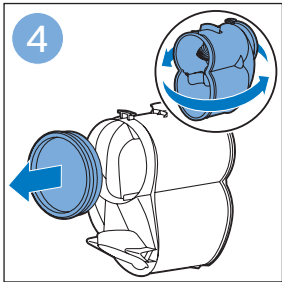

PHILIPS

SpeedPro
Aqua

FC6729, FC6728

	3		10
	4	  	11
	4	  	12
	4	 	13
	5		14
	5	 	15
	6	  	16
	8	  	16
	8	  	17
	9	   FC6729	17
 FC6729	9		18
	10		18

FC6729

FC6729

A large rectangular box containing registration information. On the left, there is a line drawing of the shaver's internal components and a blue arrow pointing to a blade. Below this is the text 'CP0178/01'. On the right, there is a circular icon containing a blue person reading a book and a document with a warning symbol and the word 'PHILIPS'. Below the icons is the URL www.philips.com/register-speedpro-aqua.