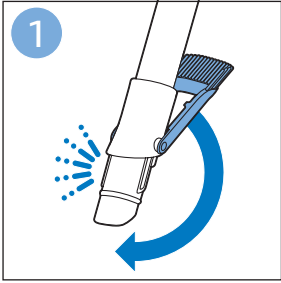

PHILIPS

SpeedPro
Aqua

FC6729, FC6728

	3		10
	4	  	11
	4	  	12
	4	 	13
	5		14
	5	 	15
	6	  	16
	8	  	16
	8	  	17
	9	   FC6729	17
 FC6729	9		18
	10		18

FC6729

FC6729

A large rectangular box containing registration information. On the left, there is a line drawing of the shaver's internal components and a blue arrow pointing to a blade. Below this is the text 'CP0178/01'. On the right, there is a circular icon containing a blue person reading a book and a document with a warning symbol and the word 'PHILIPS'. Below the icons is the URL www.philips.com/register-speedpro-aqua.