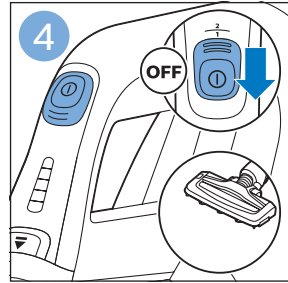

PHILIPS

SpeedPro
Aqua

FC6729, FC6728

	3		10
	4	  	11
	4	  	12
	4	 	13
	5		14
	5	 	15
	6	  	16
	8	  	16
	8	  	17
	9	   FC6729	17
 FC6729	9		18
	10		18

FC6729

FC6729

A large rectangular box containing registration information. On the left, there is a line drawing of the shaver's internal components and a blue arrow pointing to a blade. Below this is the text 'CP0178/01'. On the right, there is a circular icon containing a blue person reading a book and a document with a warning symbol and the word 'PHILIPS'. Below the icons is the URL www.philips.com/register-speedpro-aqua.