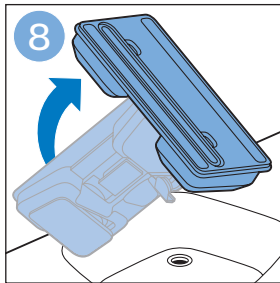

PHILIPS

SpeedPro
Aqua

FC6729, FC6728

	3		10
	4	  	11
	4	  	12
	4	 	13
	5		14
	5	 	15
	6	  	16
	8	  	16
	8	  	17
	9	   FC6729	17
 FC6729	9		18
	10		18

FC6729

FC6729

A large rectangular box containing registration information. On the left, there is a line drawing of the shaver's internal components and a blue arrow pointing to a blade. Below this is the text 'CP0178/01'. On the right, there is a circular icon containing a blue person reading a book and a document with a warning symbol and the word 'PHILIPS'. Below the icons is the URL www.philips.com/register-speedpro-aqua.