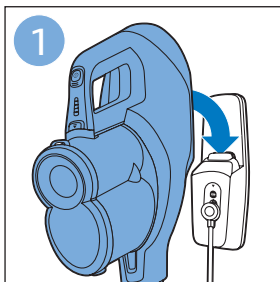

PHILIPS

SpeedPro
Aqua

FC6729, FC6728

	3		10
	4	  	11
	4	  	12
	4	 	13
	5		14
	5	 	15
	6	  	16
	8	  	16
	8	  	17
	9	   FC6729	17
 FC6729	9		18
	10		18

FC6729

FC6729

A large rectangular box containing registration information. On the left, there is a line drawing of the shaver's internal components and a blue arrow pointing to a blade. Below this is the text 'CP0178/01'. On the right, there is a circular icon containing a blue person reading a book and a document with a warning symbol and the word 'PHILIPS'. Below the icons is the URL www.philips.com/register-speedpro-aqua.