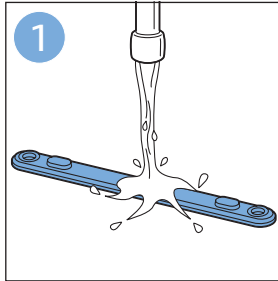

PHILIPS

SpeedPro
Aqua

FC6729, FC6728

	3		10
	4	  	11
	4	  	12
	4	 	13
	5		14
	5	 	15
	6	  	16
	8	  	16
	8	  	17
	9	   FC6729	17
 FC6729	9		18
	10		18

FC6729

FC6729

A large rectangular box containing registration information. On the left, there is a line drawing of the shaver's internal components and a blue arrow pointing to a blade. Below this is the text 'CP0178/01'. On the right, there is a circular icon containing a blue person reading a book and a document with a warning symbol and the word 'PHILIPS'. Below the icons is the URL www.philips.com/register-speedpro-aqua.