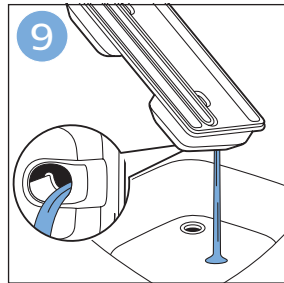

PHILIPS

SpeedPro
Aqua

FC6729, FC6728

	3		10
	4	  	11
	4	  	12
	4	 	13
	5		14
	5	 	15
	6	  	16
	8	  	16
	8	  	17
	9	   FC6729	17
 FC6729	9		18
	10		18

FC6729

FC6729

A large rectangular box containing registration information. On the left, there is a line drawing of the shaver's internal components and a blue arrow pointing to a blade. Below this is the text 'CP0178/01'. On the right, there is a circular icon containing a blue person reading a book and a document with a warning symbol and the word 'PHILIPS'. Below the icons is the URL www.philips.com/register-speedpro-aqua.