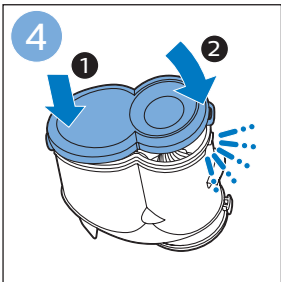

PHILIPS

SpeedPro
Aqua

FC6729, FC6728

	3		10
	4	  	11
	4	  	12
	4	 	13
	5		14
	5	 	15
	6	  	16
	8	  	16
	8	  	17
	9	   FC6729	17
 FC6729	9		18
	10		18

FC6729

FC6729

A large rectangular box containing registration information. On the left, there is a line drawing of the shaver's internal components and a blue arrow pointing to a blade. Below this is the text 'CP0178/01'. On the right, there is a circular icon containing a blue person reading a book and a document with a warning symbol and the word 'PHILIPS'. Below the icons is the URL www.philips.com/register-speedpro-aqua.