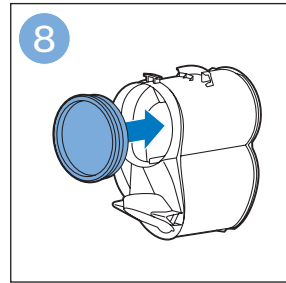

PHILIPS

SpeedPro
Aqua

FC6729, FC6728

	3		10
	4	  	11
	4	  	12
	4	 	13
	5		14
	5	 	15
	6	  	16
	8	  	16
	8	  	17
	9	   FC6729	17
 FC6729	9		18
	10		18

FC6729

FC6729

A large rectangular box containing registration information. On the left, there is a line drawing of the shaver's internal components and a blue arrow pointing to a blade. Below this is the text 'CP0178/01'. On the right, there is a circular icon containing a blue person reading a book and a document with a warning symbol and the word 'PHILIPS'. Below the icons is the URL www.philips.com/register-speedpro-aqua.