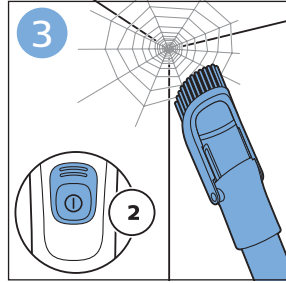

PHILIPS

SpeedPro
Aqua

FC6729, FC6728

	3		10
	4	  	11
	4	  	12
	4	 	13
	5		14
	5	 	15
	6	  	16
	8	  	16
	8	  	17
	9	   FC6729	17
 FC6729	9		18
	10		18

FC6729

FC6729

A large rectangular box containing registration information. On the left, there is a line drawing of the shaver's internal components and a blue arrow pointing to a blade. Below this is the text 'CP0178/01'. On the right, there is a circular icon containing a blue person reading a book and a document with a warning symbol and the word 'PHILIPS'. Below the icons is the URL www.philips.com/register-speedpro-aqua.