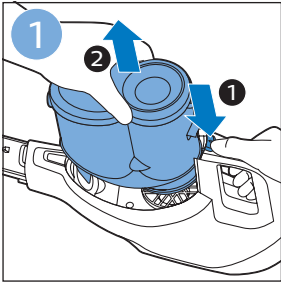

PHILIPS

SpeedPro
Aqua

FC6729, FC6728

	3		10
	4	  	11
	4	  	12
	4	 	13
	5		14
	5	 	15
	6	  	16
	8	  	16
	8	  	17
	9	   FC6729	17
 FC6729	9		18
	10		18

FC6729

FC6729

A large rectangular box containing registration information. On the left, there is a line drawing of the shaver's internal components and a blue arrow pointing to a blade. Below this is the text 'CP0178/01'. On the right, there is a circular icon containing a blue person reading a book and a document with a warning symbol and the word 'PHILIPS'. Below the icons is the URL www.philips.com/register-speedpro-aqua.