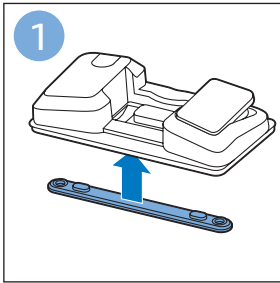

PHILIPS

SpeedPro
Aqua

FC6729, FC6728

	3		10
	4	  	11
	4	  	12
	4	 	13
	5		14
	5	 	15
	6	  	16
	8	  	16
	8	  	17
	9	   FC6729	17
 FC6729	9		18
	10		18

FC6729

FC6729

A large rectangular box containing registration information. On the left, there is a line drawing of the shaver's internal components and a blue arrow pointing to a blade. Below this is the text 'CP0178/01'. On the right, there is a circular icon containing a blue person reading a book and a document with a warning symbol and the word 'PHILIPS'. Below the icons is the URL www.philips.com/register-speedpro-aqua.