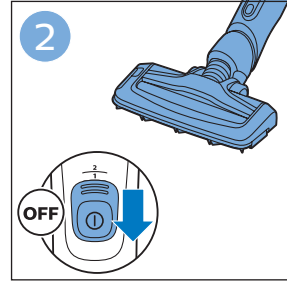

PHILIPS

SpeedPro
Aqua

FC6729, FC6728

	3		10
	4	  	11
	4	  	12
	4	 	13
	5		14
	5	 	15
	6	  	16
	8	  	16
	8	  	17
	9	   FC6729	17
 FC6729	9		18
	10		18

FC6729

FC6729

A large rectangular box containing registration information. On the left, there is a line drawing of the shaver's internal components and a blue arrow pointing to a blade. Below this is the text 'CP0178/01'. On the right, there is a circular icon containing a blue person reading a book and a document with a warning symbol and the word 'PHILIPS'. Below the icons is the URL www.philips.com/register-speedpro-aqua.