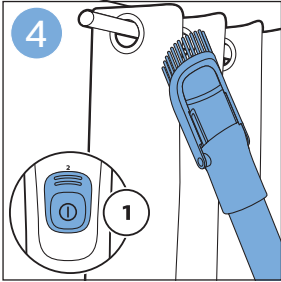

PHILIPS

SpeedPro
Aqua

FC6729, FC6728

	3		10
	4	  	11
	4	  	12
	4	 	13
	5		14
	5	 	15
	6	  	16
	8	  	16
	8	  	17
	9	   FC6729	17
 FC6729	9		18
	10		18

FC6729

FC6729

A large rectangular box containing registration information. On the left, there is a line drawing of the shaver's internal components and a blue arrow pointing to a blade. Below this is the text 'CP0178/01'. On the right, there is a circular icon containing a blue person reading a book and a document with a warning symbol and the word 'PHILIPS'. Below the icons is the URL www.philips.com/register-speedpro-aqua.