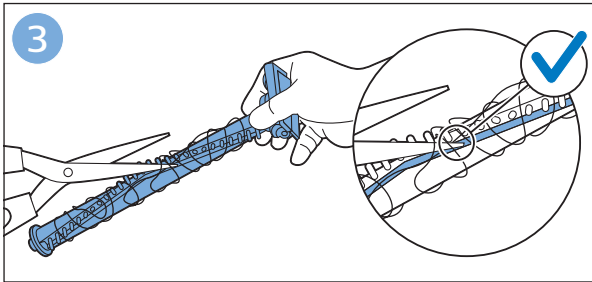

PHILIPS

SpeedPro
Aqua

FC6729, FC6728

	3		10
	4	  	11
	4	  	12
	4	 	13
	5		14
	5	 	15
	6	  	16
	8	  	16
	8	  	17
	9	   FC6729	17
 FC6729	9		18
	10		18

FC6729

FC6729

A large rectangular box containing registration information. On the left, there is a line drawing of the shaver's internal components and a blue arrow pointing to a blade. Below this is the text 'CP0178/01'. On the right, there is a circular icon containing a blue person reading a book and a document with a warning symbol and the word 'PHILIPS'. Below the icons is the URL www.philips.com/register-speedpro-aqua.