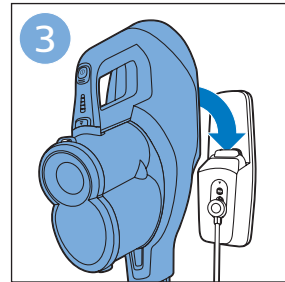

PHILIPS

SpeedPro
Aqua

FC6729, FC6728

	3		10
	4	  	11
	4	  	12
	4	 	13
	5		14
	5	 	15
	6	  	16
	8	  	16
	8	  	17
	9	   FC6729	17
 FC6729	9		18
	10		18

FC6729

FC6729

A large rectangular box containing registration information. On the left, there is a line drawing of the shaver's internal components and a blue arrow pointing to a blade. Below this is the text 'CP0178/01'. On the right, there is a circular icon containing a blue person reading a book and a document with a warning symbol and the word 'PHILIPS'. Below the icons is the URL www.philips.com/register-speedpro-aqua.