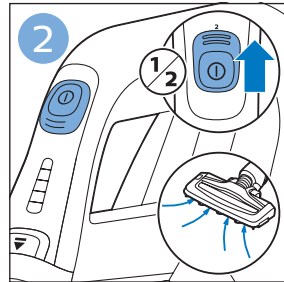

PHILIPS

SpeedPro
Aqua

FC6729, FC6728

	3		10
	4	  	11
	4	  	12
	4	 	13
	5		14
	5	 	15
	6	  	16
	8	  	16
	8	  	17
	9	   FC6729	17
 FC6729	9		18
	10		18

FC6729

FC6729

A large rectangular box containing registration information. On the left, there is a line drawing of the shaver's internal components and a blue arrow pointing to a blade. Below this is the text 'CP0178/01'. On the right, there is a circular icon containing a blue person reading a book and a document with a warning symbol and the word 'PHILIPS'. Below the icons is the URL www.philips.com/register-speedpro-aqua.