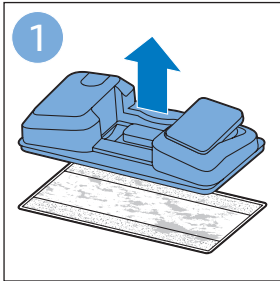

PHILIPS

SpeedPro
Aqua

FC6729, FC6728

	3		10
	4	  	11
	4	  	12
	4	 	13
	5		14
	5	 	15
	6	  	16
	8	  	16
	8	  	17
	9	   FC6729	17
 FC6729	9		18
	10		18

FC6729

FC6729

A large rectangular box containing registration information. On the left, there is a line drawing of the shaver's internal components and a blue arrow pointing to a blade. Below this is the text 'CP0178/01'. On the right, there is a circular icon containing a blue person reading a book and a document with a warning symbol and the word 'PHILIPS'. Below the icons is the URL www.philips.com/register-speedpro-aqua.