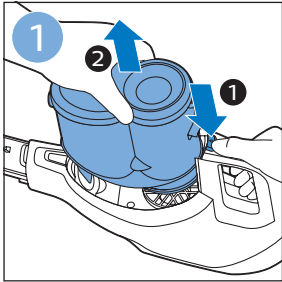

PHILIPS

SpeedPro
Aqua

FC6729, FC6728

	3		10
	4	  	11
	4	  	12
	4	 	13
	5		14
	5	 	15
	6	  	16
	8	  	16
	8	  	17
	9	   FC6729	17
 FC6729	9		18
	10		18

FC6729

FC6729

A large rectangular box containing registration information. On the left, there is a line drawing of the shaver's internal components and a blue arrow pointing to a blade. Below this is the text 'CP0178/01'. On the right, there is a circular icon containing a blue person reading a book and a document with a warning symbol and the word 'PHILIPS'. Below the icons is the URL www.philips.com/register-speedpro-aqua.