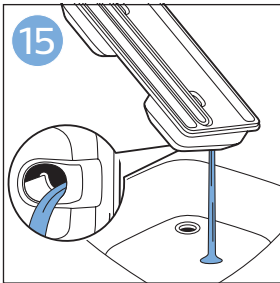

PHILIPS

SpeedPro
Aqua

FC6729, FC6728

	3		10
	4	  	11
	4	  	12
	4	 	13
	5		14
	5	 	15
	6	  	16
	8	  	16
	8	  	17
	9	   FC6729	17
 FC6729	9		18
	10		18

FC6729

FC6729

A large rectangular box containing registration information. On the left, there is a line drawing of the shaver's internal components and a blue arrow pointing to a blade. Below this is the text 'CP0178/01'. On the right, there is a circular icon containing a blue person reading a book and a document with a warning symbol and the word 'PHILIPS'. Below the icons is the URL www.philips.com/register-speedpro-aqua.