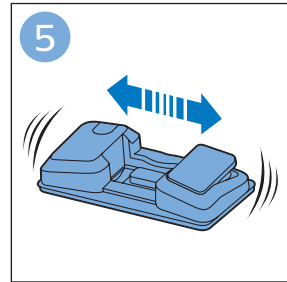

PHILIPS

SpeedPro
Aqua

FC6729, FC6728

	3		10
	4	  	11
	4	  	12
	4	 	13
	5		14
	5	 	15
	6	  	16
	8	  	16
	8	  	17
	9	   FC6729	17
 FC6729	9		18
	10		18

FC6729

FC6729

A large rectangular box containing registration information. On the left, there is a line drawing of the shaver's internal components and a blue arrow pointing to a blade. Below this is the text 'CP0178/01'. On the right, there is a circular icon containing a blue person reading a book and a document with a warning symbol and the word 'PHILIPS'. Below the icons is the URL www.philips.com/register-speedpro-aqua.