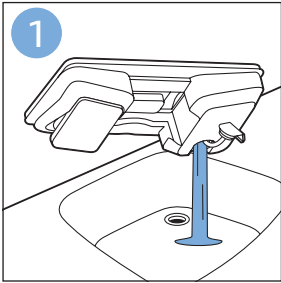

PHILIPS

SpeedPro
Aqua

FC6729, FC6728

	3		10
	4	  	11
	4	  	12
	4	 	13
	5		14
	5	 	15
	6	  	16
	8	  	16
	8	  	17
	9	   FC6729	17
 FC6729	9		18
	10		18

FC6729

FC6729

A large rectangular box containing registration information. On the left, there is a line drawing of the shaver's internal components and a blue arrow pointing to a blade. Below this is the text 'CP0178/01'. On the right, there is a circular icon containing a blue person reading a book and a document with a warning symbol and the word 'PHILIPS'. Below the icons is the URL www.philips.com/register-speedpro-aqua.