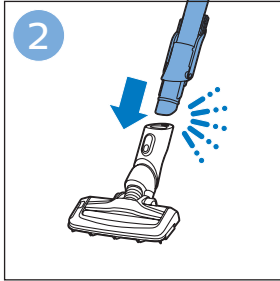

PHILIPS

SpeedPro
Aqua

FC6729, FC6728

	3		10
	4	  	11
	4	  	12
	4	 	13
	5		14
	5	 	15
	6	  	16
	8	  	16
	8	  	17
	9	   FC6729	17
 FC6729	9		18
	10		18

FC6729

FC6729

A large rectangular box containing registration information. On the left, there is a line drawing of the shaver's internal components and a blue arrow pointing to a blade. Below this is the text 'CP0178/01'. On the right, there is a circular icon containing a blue person reading a book and a document with a warning symbol and the word 'PHILIPS'. Below the icons is the URL www.philips.com/register-speedpro-aqua.