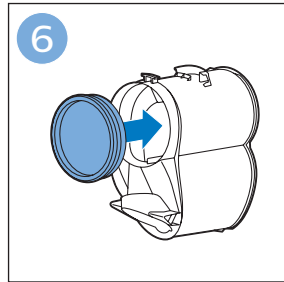

PHILIPS

SpeedPro
Aqua

FC6729, FC6728

	3		10
	4	  	11
	4	  	12
	4	 	13
	5		14
	5	 	15
	6	  	16
	8	  	16
	8	  	17
	9	   FC6729	17
 FC6729	9		18
	10		18

FC6729

FC6729

A large rectangular box containing registration information. On the left, there is a line drawing of the shaver's internal components and a blue arrow pointing to a blade. Below this is the text 'CP0178/01'. On the right, there is a circular icon containing a blue person reading a book and a document with a warning symbol and the word 'PHILIPS'. Below the icons is the URL www.philips.com/register-speedpro-aqua.