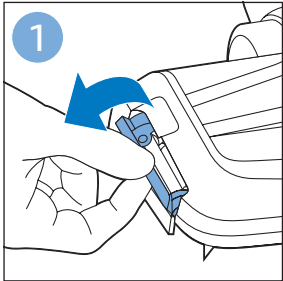

PHILIPS

SpeedPro
Aqua

FC6729, FC6728

	3		10
	4	  	11
	4	  	12
	4	 	13
	5		14
	5	 	15
	6	  	16
	8	  	16
	8	  	17
	9	   FC6729	17
 FC6729	9		18
	10		18

FC6729

FC6729

A large rectangular box containing registration information. On the left, there is a line drawing of the shaver's internal components and a blue arrow pointing to a blade. Below this is the text 'CP0178/01'. On the right, there is a circular icon containing a blue person reading a book and a document with a warning symbol and the word 'PHILIPS'. Below the icons is the URL www.philips.com/register-speedpro-aqua.