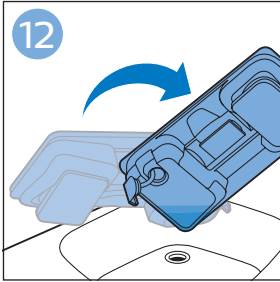

PHILIPS

SpeedPro
Aqua

FC6729, FC6728

	3		10
	4	  	11
	4	  	12
	4	 	13
	5		14
	5	 	15
	6	  	16
	8	  	16
	8	  	17
	9	   FC6729	17
 FC6729	9		18
	10		18

FC6729

FC6729

A large rectangular box containing registration information. On the left, there is a line drawing of the shaver's internal components and a blue arrow pointing to a blade. Below this is the text 'CP0178/01'. On the right, there is a circular icon containing a blue person reading a book and a document with a warning symbol and the word 'PHILIPS'. Below the icons is the URL www.philips.com/register-speedpro-aqua.