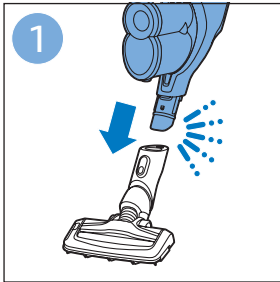

PHILIPS

SpeedPro
Aqua

FC6729, FC6728

	3		10
	4	  	11
	4	  	12
	4	 	13
	5		14
	5	 	15
	6	  	16
	8	  	16
	8	  	17
	9	   FC6729	17
 FC6729	9		18
	10		18

FC6729

FC6729

A large rectangular box containing registration information. On the left, there is a line drawing of the shaver's internal components and a blue arrow pointing to a blade. Below this is the text 'CP0178/01'. On the right, there is a circular icon containing a blue person reading a book and a document with a warning symbol and the word 'PHILIPS'. Below the icons is the URL www.philips.com/register-speedpro-aqua.