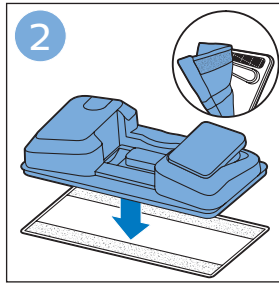

PHILIPS

SpeedPro
Aqua

FC6729, FC6728

	3		10
	4	  	11
	4	  	12
	4	 	13
	5		14
	5	 	15
	6	  	16
	8	  	16
	8	  	17
	9	   FC6729	17
 FC6729	9		18
	10		18

FC6729

FC6729

A large rectangular box containing registration information. On the left, there is a line drawing of the shaver's internal components and a blue arrow pointing to a blade. Below this is the text 'CP0178/01'. On the right, there is a circular icon containing a blue person reading a book and a document with a warning symbol and the word 'PHILIPS'. Below the icons is the URL www.philips.com/register-speedpro-aqua.