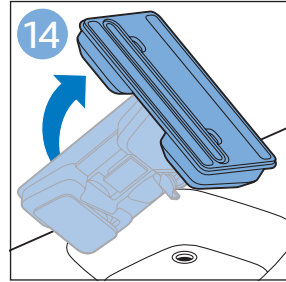

PHILIPS

SpeedPro
Aqua

FC6729, FC6728

	3		10
	4	  	11
	4	  	12
	4	 	13
	5		14
	5	 	15
	6	  	16
	8	  	16
	8	  	17
	9	   FC6729	17
 FC6729	9		18
	10		18

FC6729

FC6729

A large rectangular box containing registration information. On the left, there is a line drawing of the shaver's internal components and a blue arrow pointing to a blade. Below this is the text 'CP0178/01'. On the right, there is a circular icon containing a blue person reading a book and a document with a warning symbol and the word 'PHILIPS'. Below the icons is the URL www.philips.com/register-speedpro-aqua.