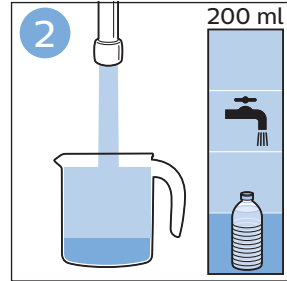

PHILIPS

SpeedPro
Aqua

FC6729, FC6728

	3		10
	4	  	11
	4	  	12
	4	 	13
	5		14
	5	 	15
	6	  	16
	8	  	16
	8	  	17
	9	   FC6729	17
 FC6729	9		18
	10		18

FC6729

FC6729

A large rectangular box containing registration information. On the left, there is a line drawing of the shaver's internal components and a blue arrow pointing to a blade. Below this is the text 'CP0178/01'. On the right, there is a circular icon containing a blue person reading a book and a document with a warning symbol and the word 'PHILIPS'. Below the icons is the URL www.philips.com/register-speedpro-aqua.