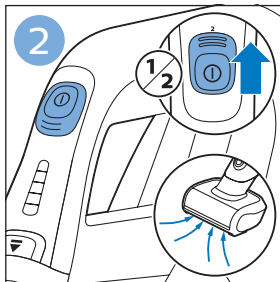

PHILIPS

SpeedPro
Aqua

FC6729, FC6728

	3		10
	4	  	11
	4	  	12
	4	 	13
	5		14
	5	 	15
	6	  	16
	8	  	16
	8	  	17
	9	   FC6729	17
 FC6729	9		18
	10		18

FC6729

FC6729

A large rectangular box containing registration information. On the left, there is a line drawing of the shaver's internal components and a blue arrow pointing to a blade. Below this is the text 'CP0178/01'. On the right, there is a circular icon containing a blue person reading a book and a document with a warning symbol and the word 'PHILIPS'. Below the icons is the URL www.philips.com/register-speedpro-aqua.