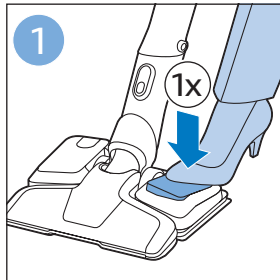

PHILIPS

SpeedPro
Aqua

FC6729, FC6728

	3		10
	4	  	11
	4	  	12
	4	 	13
	5		14
	5	 	15
	6	  	16
	8	  	16
	8	  	17
	9	   FC6729	17
 FC6729	9		18
	10		18

FC6729

FC6729

A large rectangular box containing registration information. On the left, there is a line drawing of the shaver's internal components and a blue arrow pointing to a blade. Below this is the text 'CP0178/01'. On the right, there is a circular icon containing a blue person reading a book and a document with a warning symbol and the word 'PHILIPS'. Below the icons is the URL www.philips.com/register-speedpro-aqua.