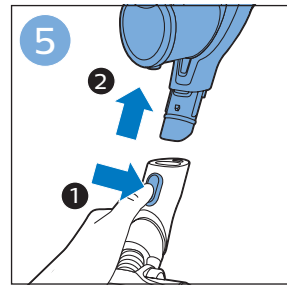

PHILIPS

SpeedPro
Aqua

FC6729, FC6728

	3		10
	4	  	11
	4	  	12
	4	 	13
	5		14
	5	 	15
	6	  	16
	8	  	16
	8	  	17
	9	   FC6729	17
 FC6729	9		18
	10		18

FC6729

FC6729

A large rectangular box containing registration information. On the left, there is a line drawing of the shaver's internal components and a blue arrow pointing to a blade. Below this is the text 'CP0178/01'. On the right, there is a circular icon containing a blue person reading a book and a document with a warning symbol and the word 'PHILIPS'. Below the icons is the URL www.philips.com/register-speedpro-aqua.