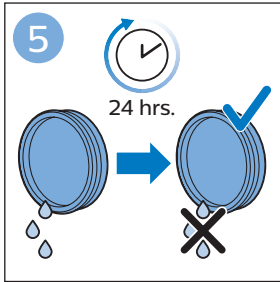

PHILIPS

SpeedPro
Aqua

FC6729, FC6728

	3		10
	4	  	11
	4	  	12
	4	 	13
	5		14
	5	 	15
	6	  	16
	8	  	16
	8	  	17
	9	   FC6729	17
 FC6729	9		18
	10		18

FC6729

FC6729

A large rectangular box containing registration information. On the left, there is a line drawing of the shaver's internal components and a blue arrow pointing to a blade. Below this is the text 'CP0178/01'. On the right, there is a circular icon containing a blue person reading a book and a document with a warning symbol and the word 'PHILIPS'. Below the icons is the URL www.philips.com/register-speedpro-aqua.