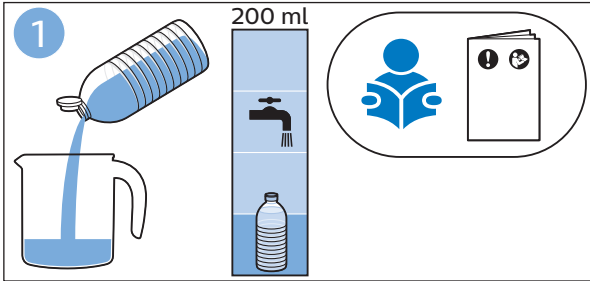

PHILIPS

SpeedPro
Aqua

FC6729, FC6728

	3		10
	4	  	11
	4	  	12
	4	 	13
	5		14
	5	 	15
	6	  	16
	8	  	16
	8	  	17
	9	   FC6729	17
 FC6729	9		18
	10		18

FC6729

FC6729

A large rectangular box containing registration information. On the left, there is a line drawing of the shaver's internal components and a blue arrow pointing to a blade. Below this is the text 'CP0178/01'. On the right, there is a circular icon containing a blue person reading a book and a document with a warning symbol and the word 'PHILIPS'. Below the icons is the URL www.philips.com/register-speedpro-aqua.