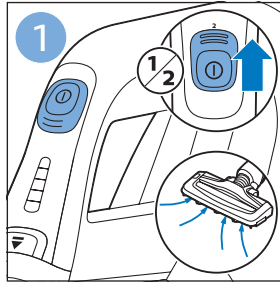

PHILIPS

SpeedPro
Aqua

FC6729, FC6728

	3		10
	4	  	11
	4	  	12
	4	 	13
	5		14
	5	 	15
	6	  	16
	8	  	16
	8	  	17
	9	   FC6729	17
 FC6729	9		18
	10		18

FC6729

FC6729

A large rectangular box containing registration information. On the left, there is a line drawing of the shaver's internal components and a blue arrow pointing to a blade. Below this is the text 'CP0178/01'. On the right, there is a circular icon containing a blue person reading a book and a document with a warning symbol and the word 'PHILIPS'. Below the icons is the URL www.philips.com/register-speedpro-aqua.