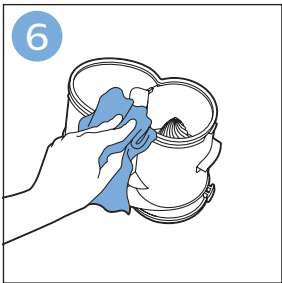

PHILIPS

SpeedPro
Aqua

FC6729, FC6728

	3		10
	4	  	11
	4	  	12
	4	 	13
	5		14
	5	 	15
	6	  	16
	8	  	16
	8	  	17
	9	   FC6729	17
 FC6729	9		18
	10		18

FC6729

FC6729

A large rectangular box containing registration information. On the left, there is a line drawing of the shaver's internal components and a blue arrow pointing to a blade. Below this is the text 'CP0178/01'. On the right, there is a circular icon containing a blue person reading a book and a document with a warning symbol and the word 'PHILIPS'. Below the icons is the URL www.philips.com/register-speedpro-aqua.