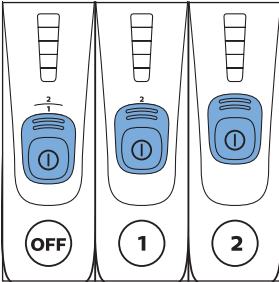

PHILIPS

SpeedPro
Aqua

FC6729, FC6728

	3		10
	4	  	11
	4	  	12
	4	 	13
	5		14
	5	 	15
	6	  	16
	8	  	16
	8	  	17
	9	   FC6729	17
 FC6729	9		18
	10		18

FC6729

FC6729

A large rectangular box containing registration information. On the left, there is a line drawing of the shaver's internal components and a blue arrow pointing to a blade. Below this is the text 'CP0178/01'. On the right, there is a circular icon containing a blue person reading a book and a document with a warning symbol and the word 'PHILIPS'. Below the icons is the URL www.philips.com/register-speedpro-aqua.