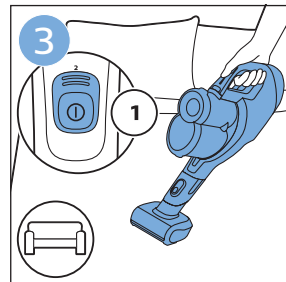

PHILIPS

SpeedPro
Aqua

FC6729, FC6728

	3		10
	4	  	11
	4	  	12
	4	 	13
	5		14
	5	 	15
	6	  	16
	8	  	16
	8	  	17
	9	   FC6729	17
 FC6729	9		18
	10		18

FC6729

FC6729

A large rectangular box containing registration information. On the left, there is a line drawing of the shaver's internal components and a blue arrow pointing to a blade. Below this is the text 'CP0178/01'. On the right, there is a circular icon containing a blue person reading a book and a document with a warning symbol and the word 'PHILIPS'. Below the icons is the URL www.philips.com/register-speedpro-aqua.