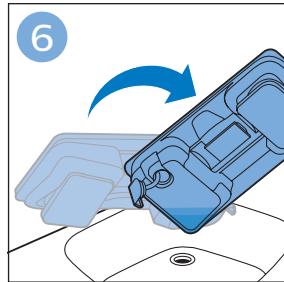

PHILIPS

SpeedPro
Aqua

FC6729, FC6728

	3		10
	4	  	11
	4	  	12
	4	 	13
	5		14
	5	 	15
	6	  	16
	8	  	16
	8	  	17
	9	   FC6729	17
 FC6729	9		18
	10		18

FC6729

FC6729

A large rectangular box containing registration information. On the left, there is a line drawing of the shaver's internal components and a blue arrow pointing to a blade. Below this is the text 'CP0178/01'. On the right, there is a circular icon containing a blue person reading a book and a document with a warning symbol and the word 'PHILIPS'. Below the icons is the URL www.philips.com/register-speedpro-aqua.