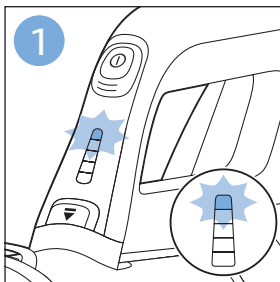

PHILIPS

SpeedPro
Aqua

FC6729, FC6728

	3		10
	4	  	11
	4	  	12
	4	 	13
	5		14
	5	 	15
	6	  	16
	8	  	16
	8	  	17
	9	   FC6729	17
 FC6729	9		18
	10		18

FC6729

FC6729

A large rectangular box containing registration information. On the left, there is a line drawing of the shaver's internal components and a blue arrow pointing to a blade. Below this is the text 'CP0178/01'. On the right, there is a circular icon containing a blue person reading a book and a document with a warning symbol and the word 'PHILIPS'. Below the icons is the URL www.philips.com/register-speedpro-aqua.