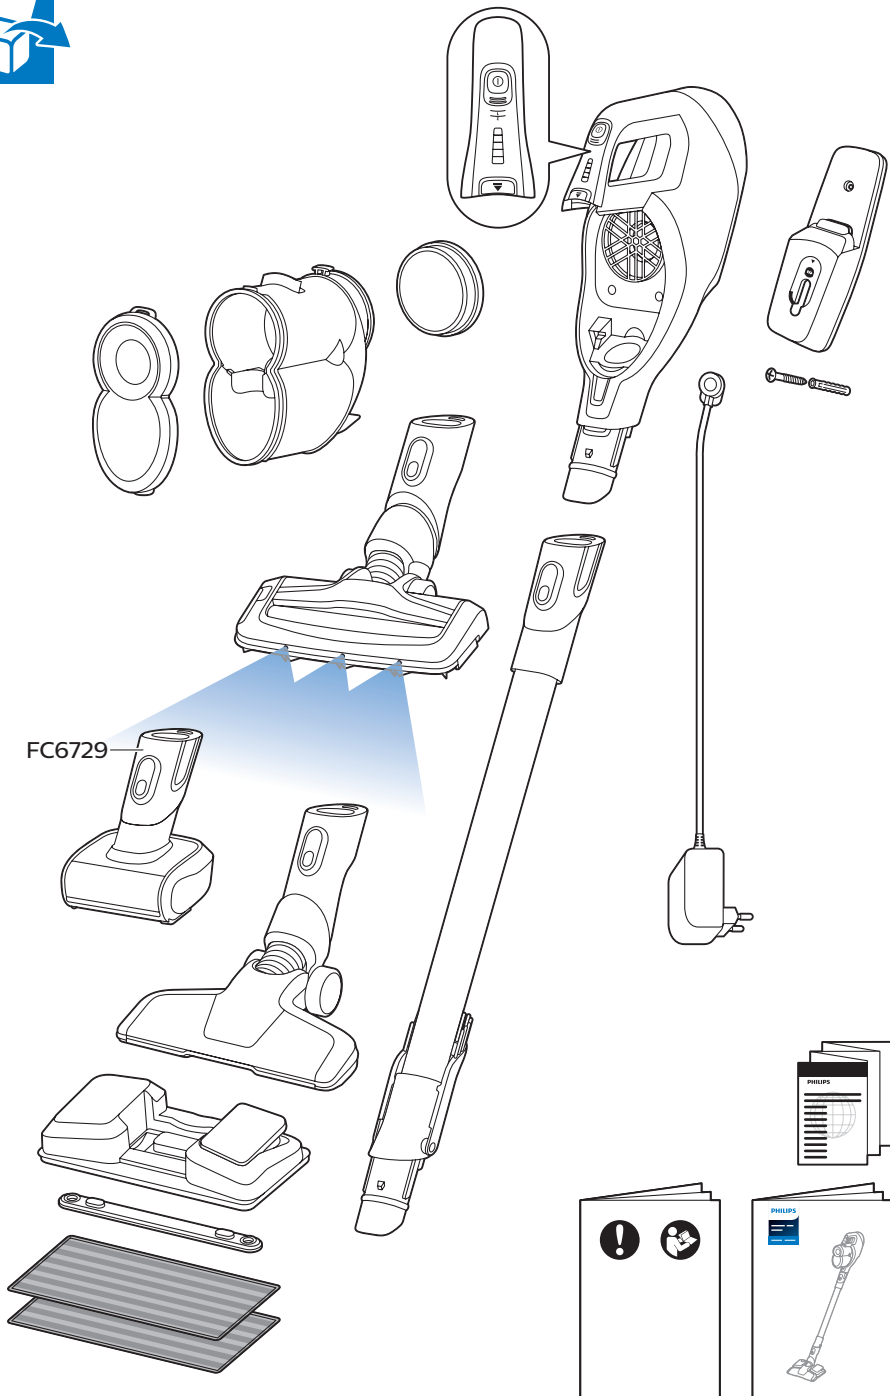

PHILIPS

SpeedPro
Aqua

FC6729, FC6728

	3		10
	4	  	11
	4	  	12
	4	 	13
	5		14
	5	 	15
	6	  	16
	8	  	16
	8	  	17
	9	   FC6729	17
 FC6729	9		18
	10		18

FC6729

FC6729

A large rectangular box containing registration information. On the left, there is a line drawing of the shaver's internal components and a blue arrow pointing to a blade. Below this is the text 'CP0178/01'. On the right, there is a circular icon containing a blue person reading a book and a document with a warning symbol and the word 'PHILIPS'. Below the icons is the URL www.philips.com/register-speedpro-aqua.