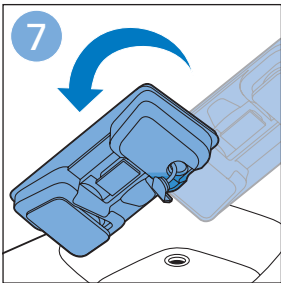

PHILIPS

SpeedPro
Aqua

FC6729, FC6728

	3		10
	4	  	11
	4	  	12
	4	 	13
	5		14
	5	 	15
	6	  	16
	8	  	16
	8	  	17
	9	   FC6729	17
 FC6729	9		18
	10		18

FC6729

FC6729

A large rectangular box containing registration information. On the left, there is a line drawing of the shaver's internal components and a blue arrow pointing to a blade. Below this is the text 'CP0178/01'. On the right, there is a circular icon containing a blue person reading a book and a document with a warning symbol and the word 'PHILIPS'. Below the icons is the URL www.philips.com/register-speedpro-aqua.