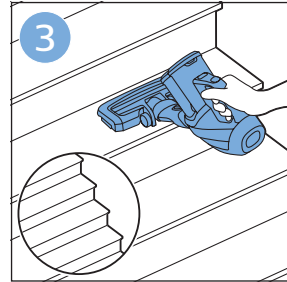

PHILIPS

SpeedPro
Aqua

FC6729, FC6728

	3		10
	4	  	11
	4	  	12
	4	 	13
	5		14
	5	 	15
	6	  	16
	8	  	16
	8	  	17
	9	   FC6729	17
 FC6729	9		18
	10		18

FC6729

FC6729

A large rectangular box containing registration information. On the left, there is a line drawing of the shaver's internal components and a blue arrow pointing to a blade. Below this is the text 'CP0178/01'. On the right, there is a circular icon containing a blue person reading a book and a document with a warning symbol and the word 'PHILIPS'. Below the icons is the URL www.philips.com/register-speedpro-aqua.