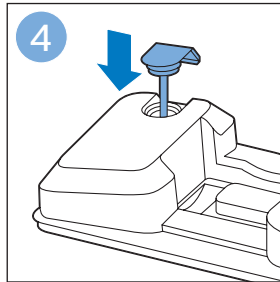

PHILIPS

SpeedPro
Aqua

FC6729, FC6728

	3		10
	4	  	11
	4	  	12
	4	 	13
	5		14
	5	 	15
	6	  	16
	8	  	16
	8	  	17
	9	   FC6729	17
 FC6729	9		18
	10		18

FC6729

FC6729

A large rectangular box containing registration information. On the left, there is a line drawing of the shaver's internal components and a blue arrow pointing to a blade. Below this is the text 'CP0178/01'. On the right, there is a circular icon containing a blue person reading a book and a document with a warning symbol and the word 'PHILIPS'. Below the icons is the URL www.philips.com/register-speedpro-aqua.