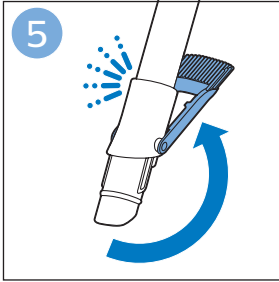

PHILIPS

SpeedPro
Aqua

FC6729, FC6728

	3		10
	4	  	11
	4	  	12
	4	 	13
	5		14
	5	 	15
	6	  	16
	8	  	16
	8	  	17
	9	   FC6729	17
 FC6729	9		18
	10		18

FC6729

FC6729

A large rectangular box containing registration information. On the left, there is a line drawing of the shaver's internal components and a blue arrow pointing to a blade. Below this is the text 'CP0178/01'. On the right, there is a circular icon containing a blue person reading a book and a document with a warning symbol and the word 'PHILIPS'. Below the icons is the URL www.philips.com/register-speedpro-aqua.